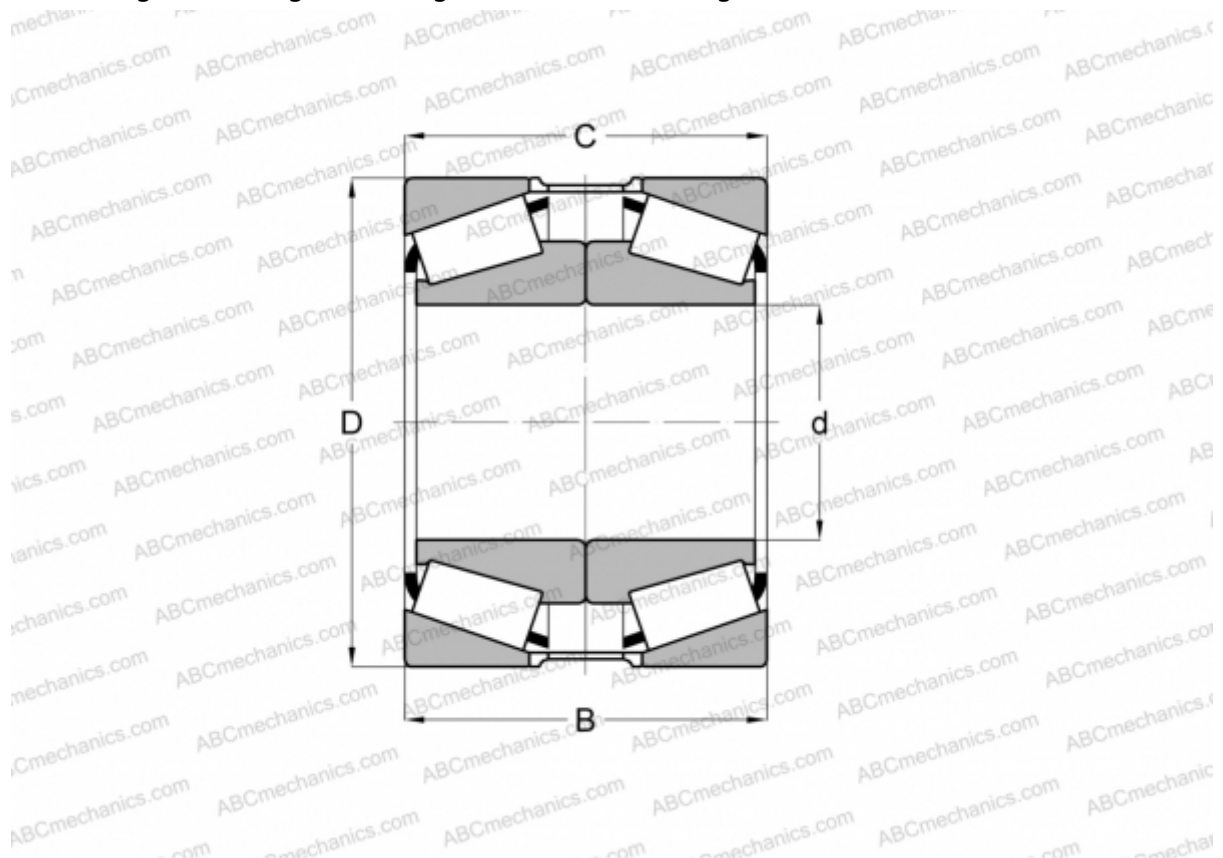

X32222M/Y32222M + JY20020-Q TIMKEN

Tapered roller bearings

TYPE: Roller bearings, Tapered, Tapered roller bearing assembly, Type 2TS-DM (O-mounting), two single row bearing, mounting inner ring, outer distance ring

Technical specification

DIMENSIONS, MM

d	110,000
D	200,000
B	106,000
T	112,000

WEIGHT, KG 14,570

MANUFACTURER [TIMKEN](#)