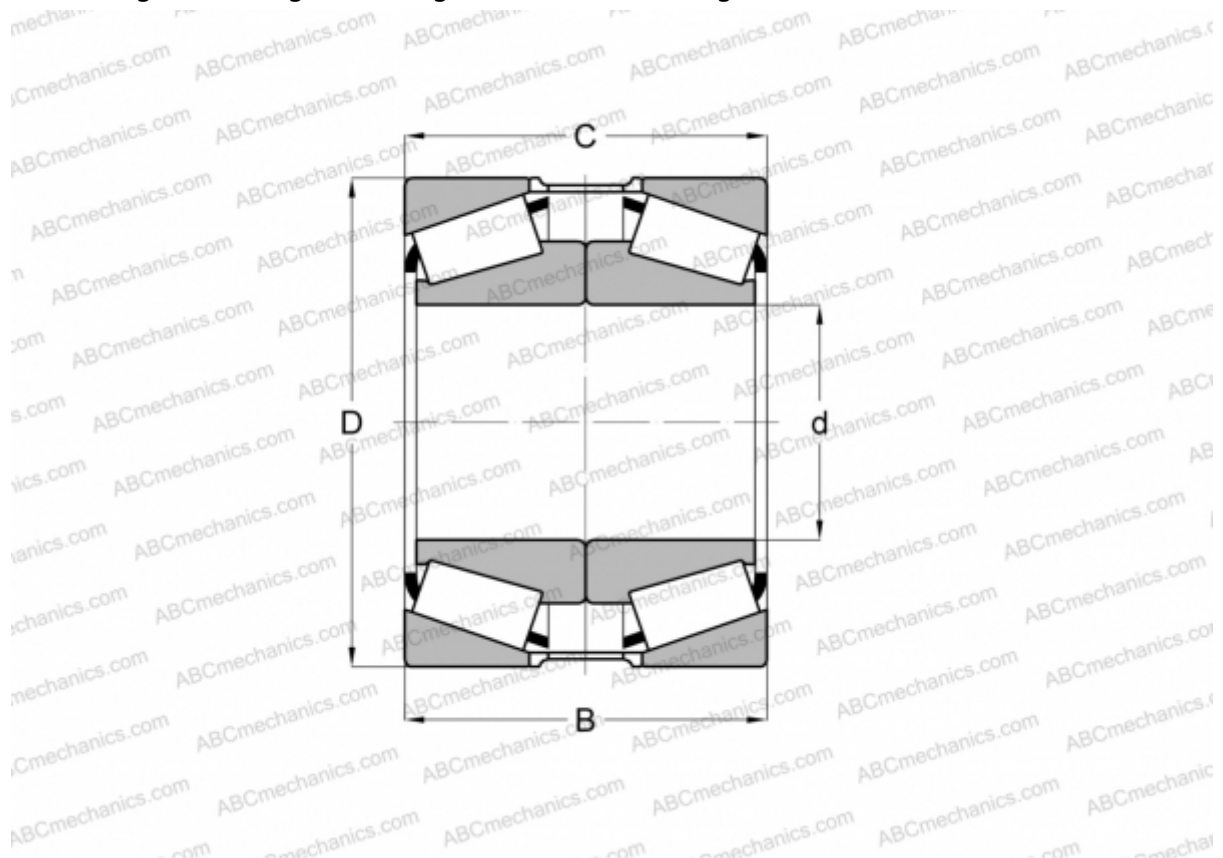

64450/64700 + Y2S-64700 TIMKEN

Tapered roller bearings

TYPE: Roller bearings, Tapered, Tapered roller bearing assembly, Type 2TS-DM (O-mounting), two single row bearing, mounting inner ring, outer distance ring

Technical specification

DIMENSIONS, MM

d	114,300
D	177,800
B	82,550
T	82,550

WEIGHT, KG 7,180

MANUFACTURER [TIMKEN](#)