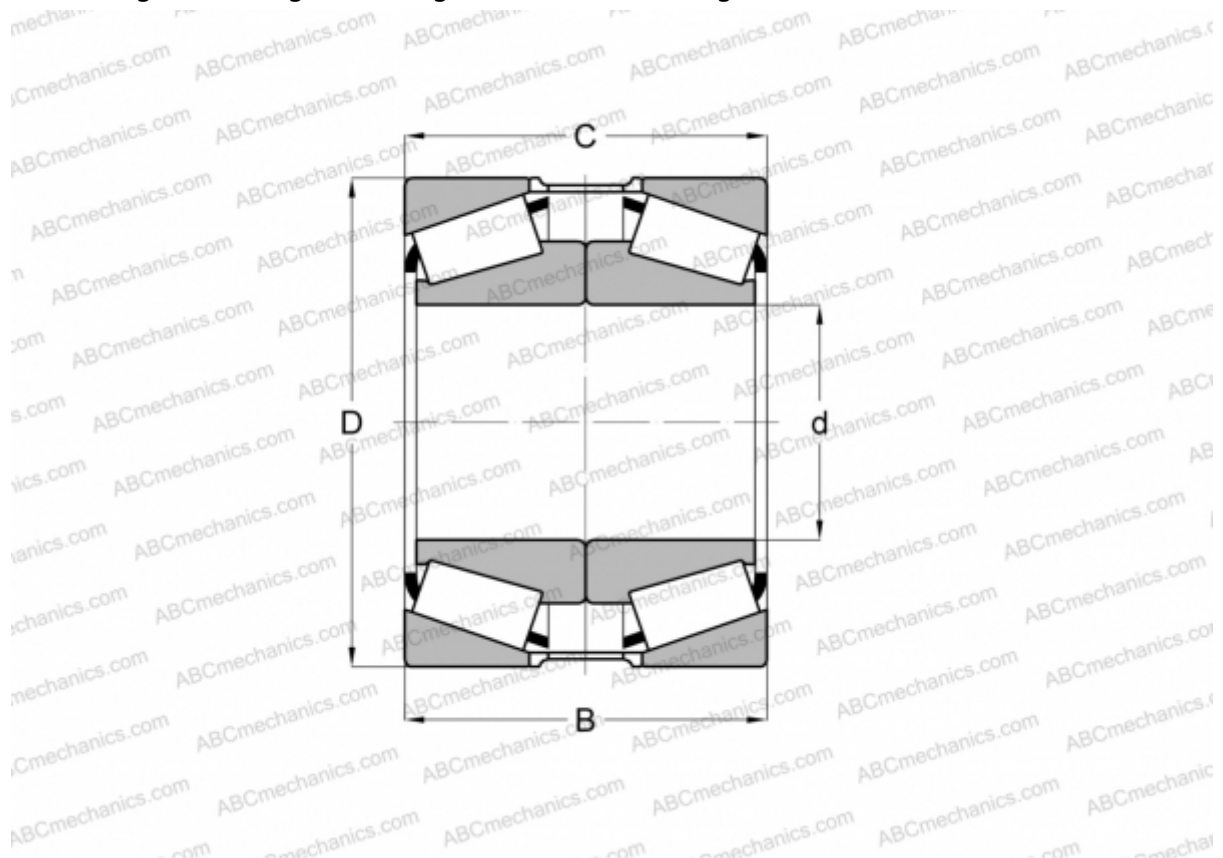

## HH926749/HH926710 + HH926710EB TIMKEN

Tapered roller bearings

TYPE: Roller bearings, Tapered, Tapered roller bearing assembly, Type 2TS-DM (O-mounting), two single row bearing, mounting inner ring, outer distance ring

### Technical specification

#### DIMENSIONS, MM

d	120,650
D	273,050
B	165,100
T	165,100

**WEIGHT, KG** 45,200

**MANUFACTURER** [TIMKEN](#)