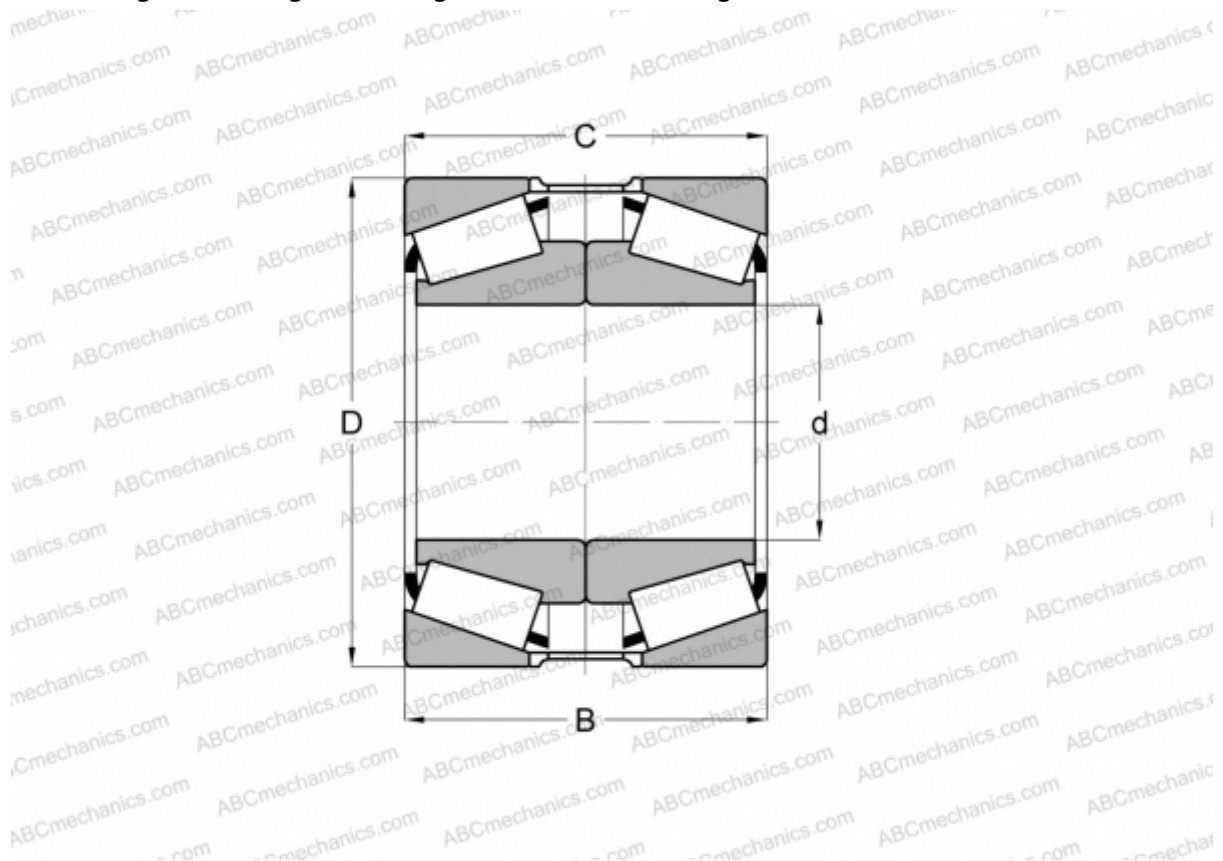

## 67388/67322 + Y1S-67322 TIMKEN

Tapered roller bearings

TYPE: Roller bearings, Tapered, Tapered roller bearing assembly, Type 2TS-DM (O-mounting), two single row bearing, mounting inner ring, outer distance ring

### Technical specification

#### DIMENSIONS, MM

d	127,000
D	196,850
B	92,075
T	92,075

**WEIGHT, KG** 10,390

**MANUFACTURER** [TIMKEN](#)