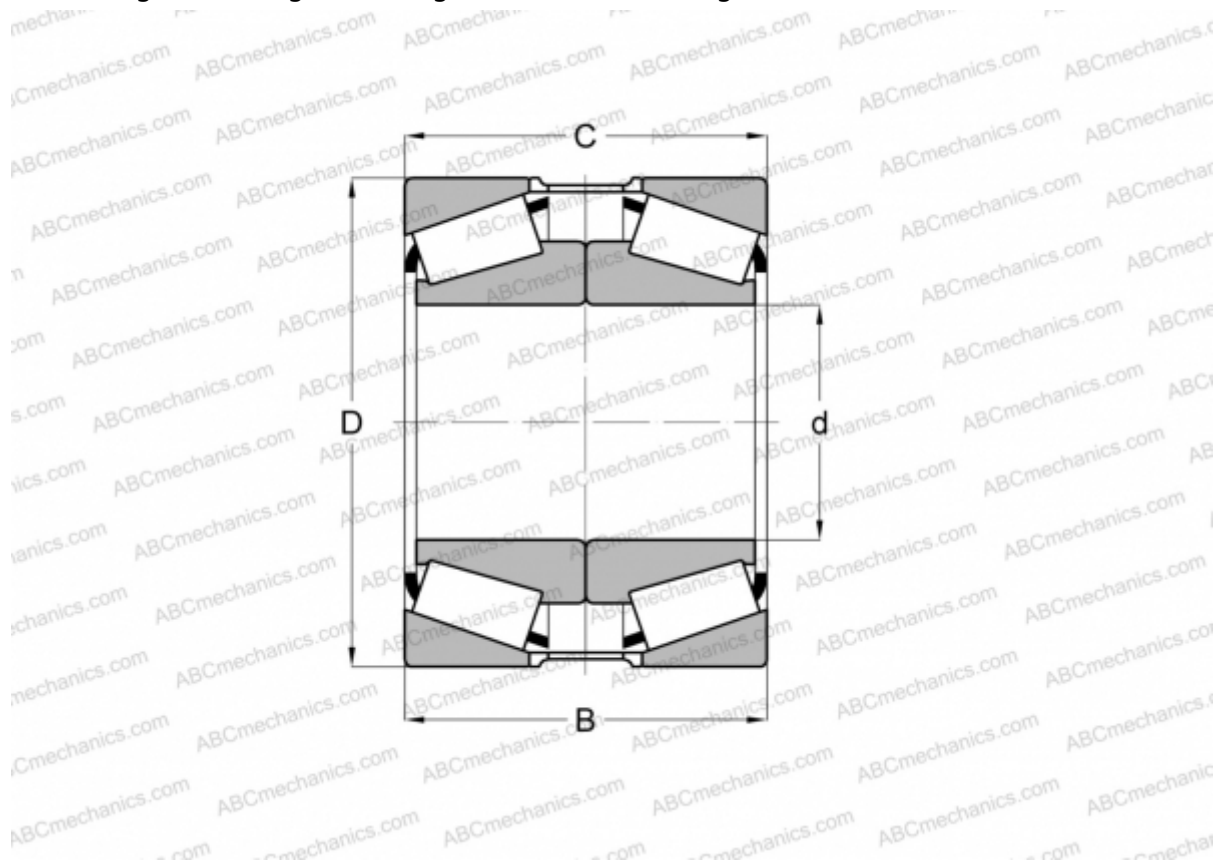

EE117067/117148 + Y3S-117148 TIMKEN

Tapered roller bearings

TYPE: Roller bearings, Tapered, Tapered roller bearing assembly, Type 2TS-DM (O-mounting), two single row bearing, mounting inner ring, outer distance ring

Technical specification

DIMENSIONS, MM

d	171,450
D	374,650
B	158,750
T	174,625

WEIGHT, KG 85,520

MANUFACTURER [TIMKEN](#)