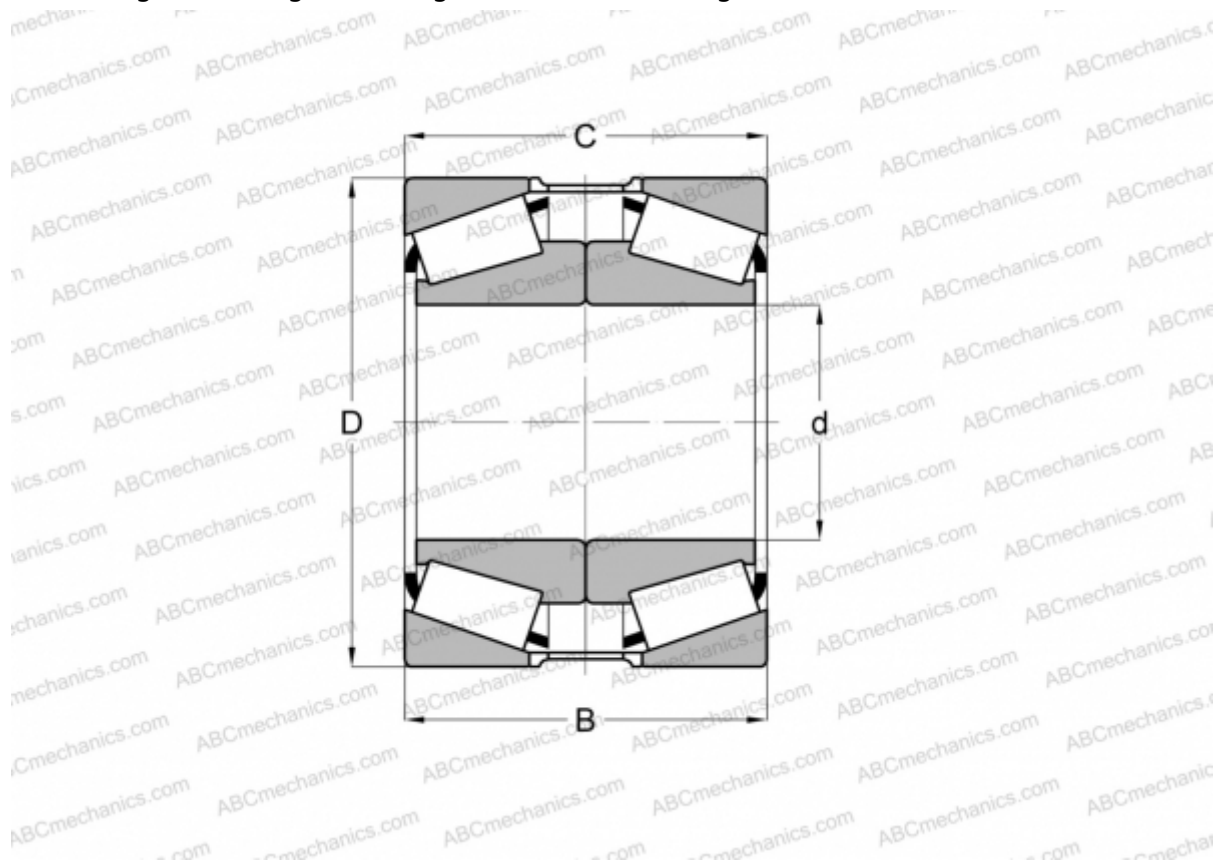

82680X/82620 + Y2S-82620 TIMKEN

Tapered roller bearings

TYPE: Roller bearings, Tapered, Tapered roller bearing assembly, Type 2TS-DM (O-mounting), two single row bearing, mounting inner ring, outer distance ring

Technical specification

DIMENSIONS, MM

d	177,800
D	279,400
B	123,824
T	123,825

WEIGHT, KG 28,090

MANUFACTURER [TIMKEN](#)