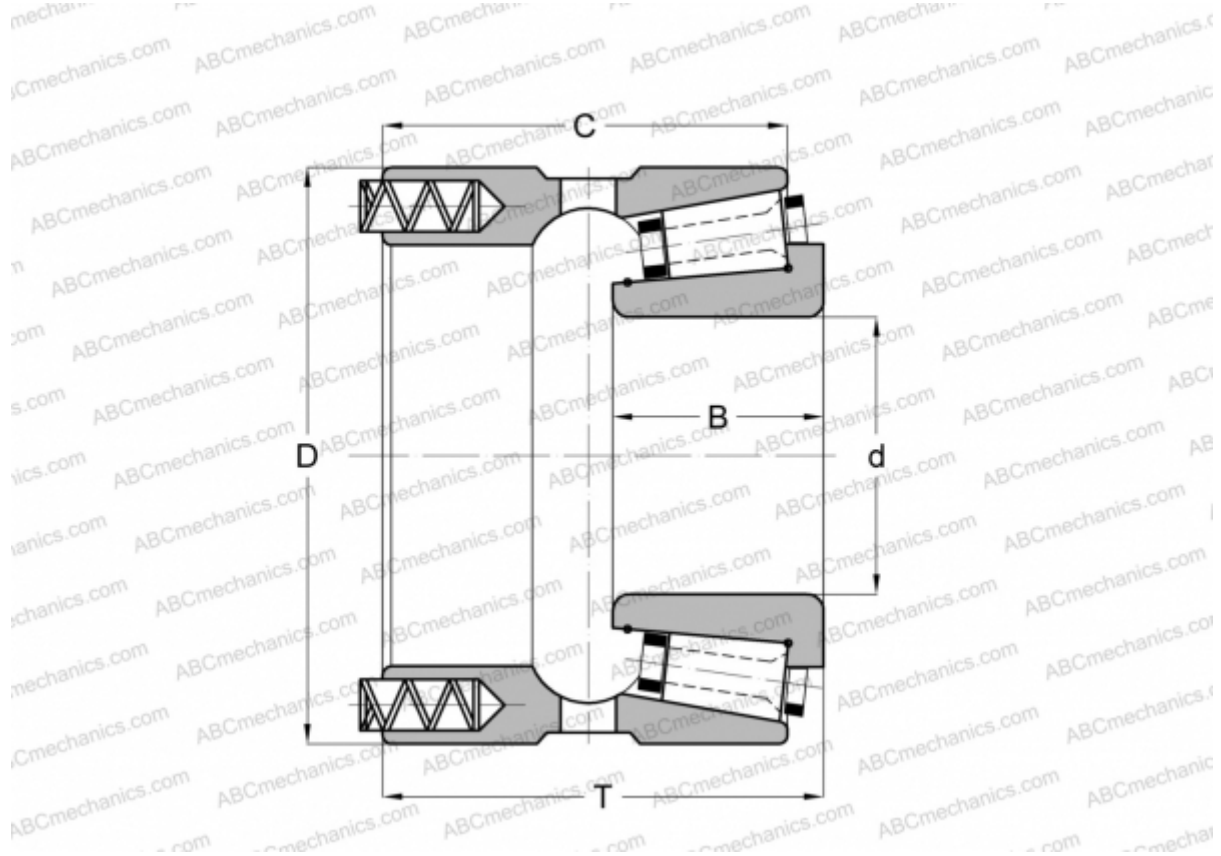

133076X/133127P GAMET

Tapered roller bearings

TYPE: Roller bearings, Tapered, Precision, GAMET type P, constant preload

Technical specification

DIMENSIONS, MM

d	76,200
D	127,000
B	33,500
T	66,750
C	60,500

WEIGHT, KG 2,790