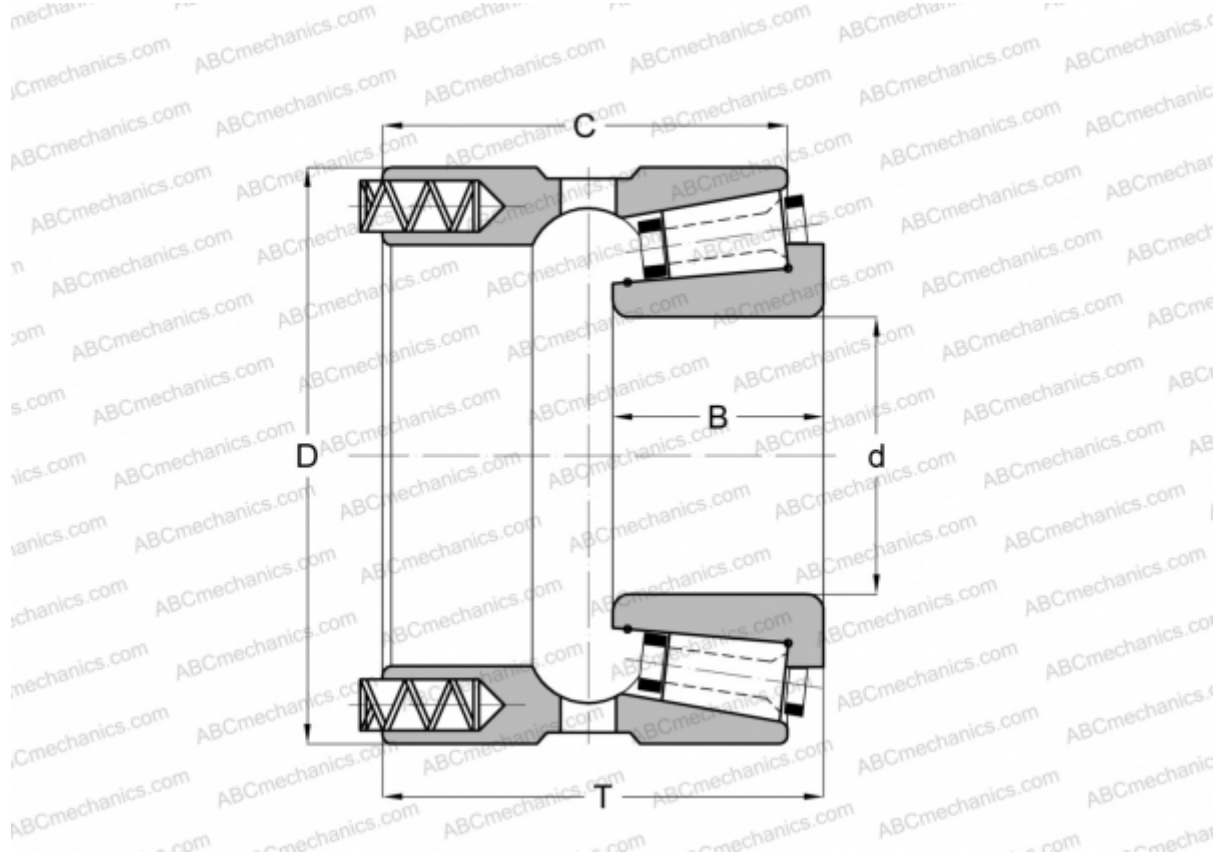

131095/131158XP GAMET

Tapered roller bearings

TYPE: Roller bearings, Tapered, Precision, GAMET type P, constant preload

Technical specification

DIMENSIONS, MM

d	95,000
D	158,750
B	33,750
T	68,500
C	62,000

WEIGHT, KG 3,800