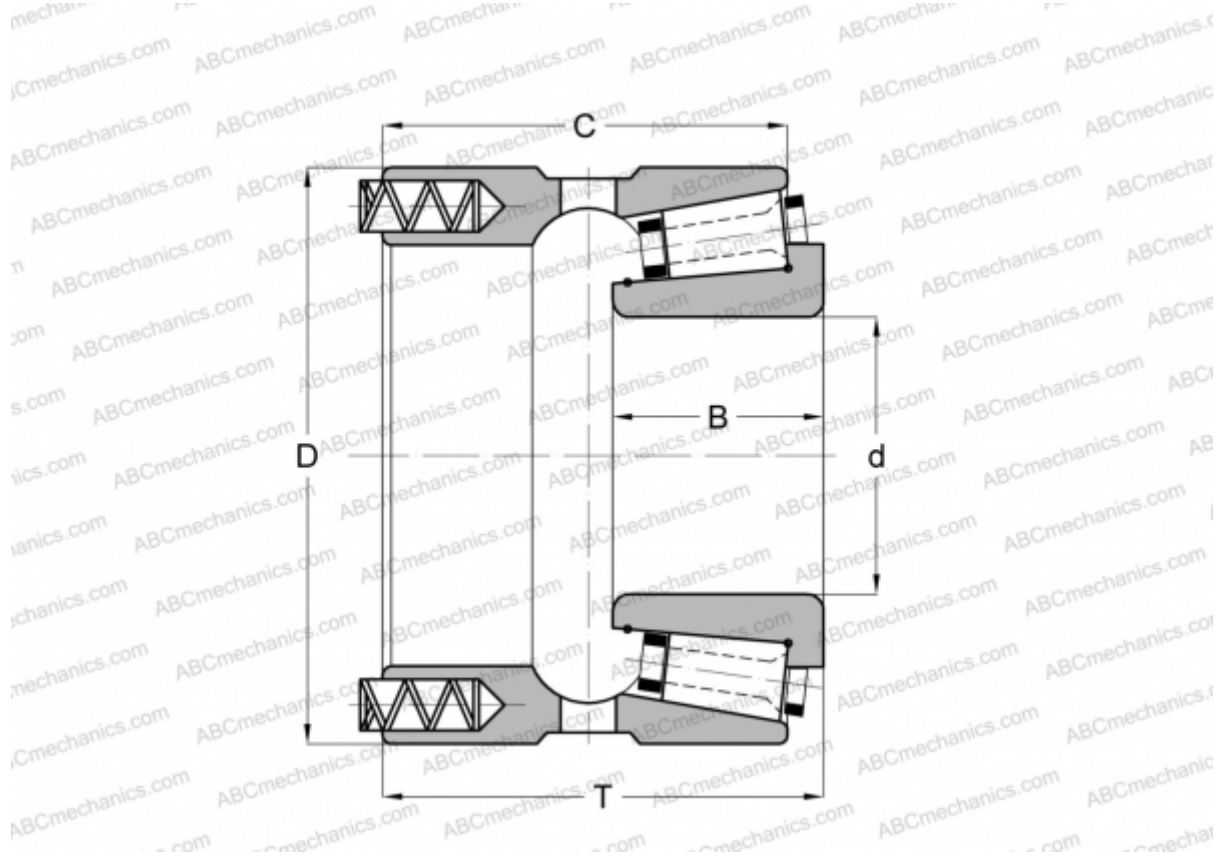

131097/131158XP GAMET

Tapered roller bearings

TYPE: Roller bearings, Tapered, Precision, GAMET type P, constant preload

Technical specification

DIMENSIONS, MM

d	97,000
D	158,750
B	33,750
T	68,500
C	62,000

WEIGHT, KG 3,800