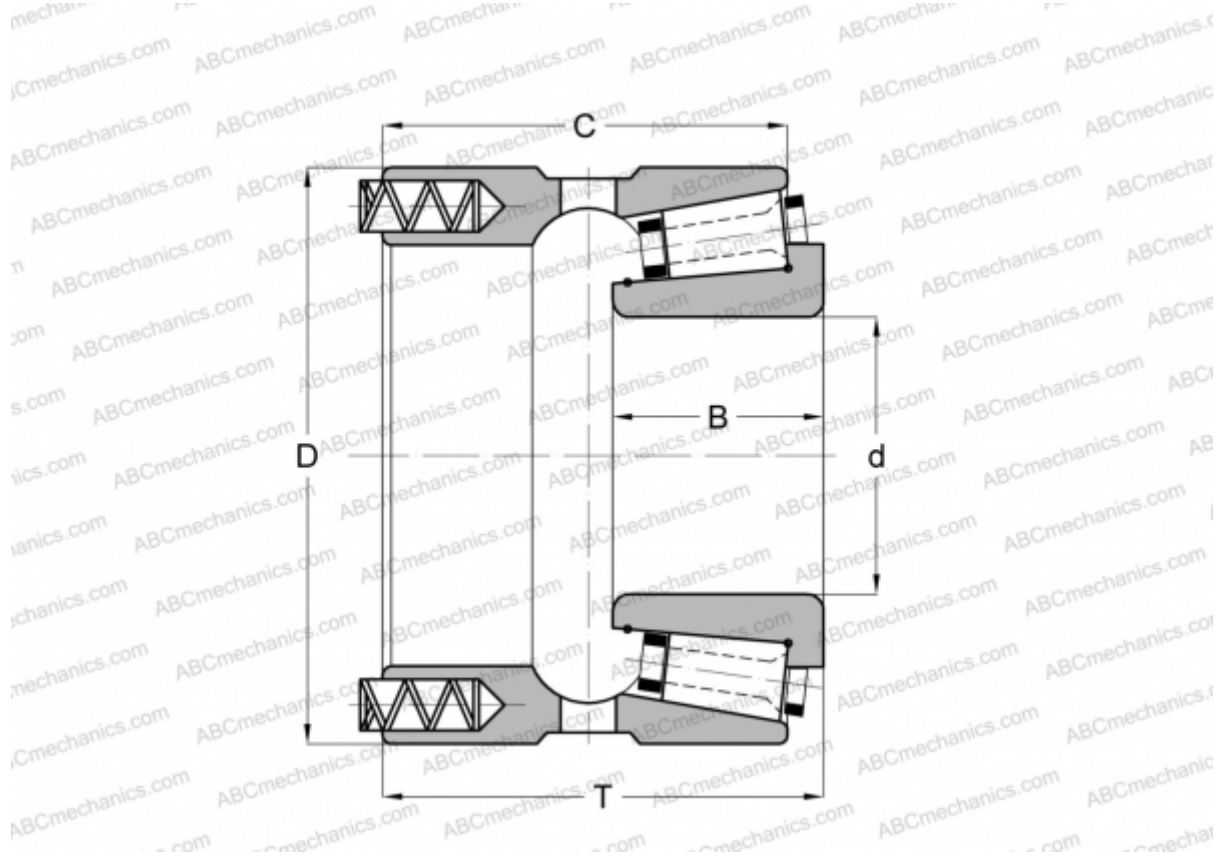

160098X/160158XP GAMET

Tapered roller bearings

TYPE: Roller bearings, Tapered, Precision, GAMET type P, constant preload

Technical specification

DIMENSIONS, MM

d	98,425
D	158,750
B	42,000
T	83,900
C	78,500

WEIGHT, KG 4,300

MANUFACTURER [GAMET](#)