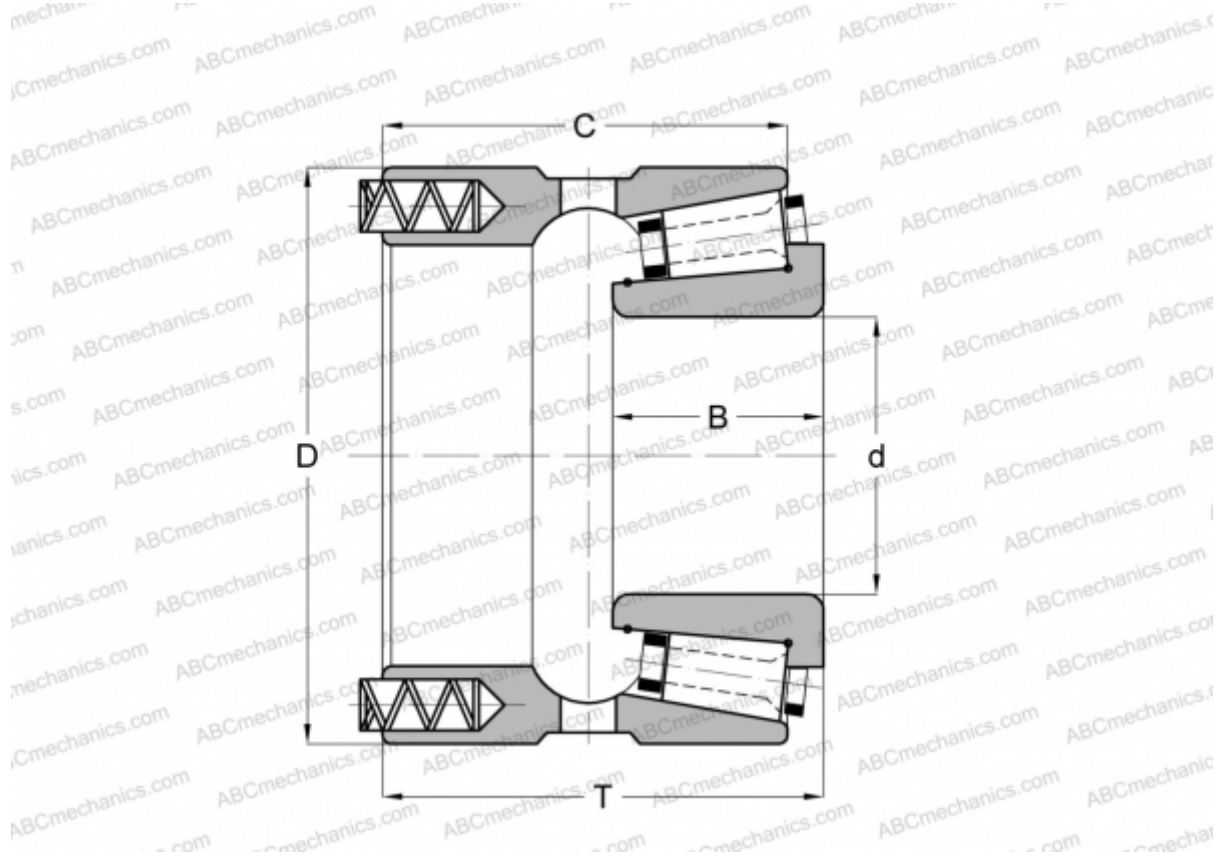

180105/180180XP GAMET

Tapered roller bearings

TYPE: Roller bearings, Tapered, Precision, GAMET type P, constant preload

Technical specification

DIMENSIONS, MM

d	105,000
D	180,975
B	46,000
T	92,000
C	84,000

WEIGHT, KG 7,580

MANUFACTURER [GAMET](#)