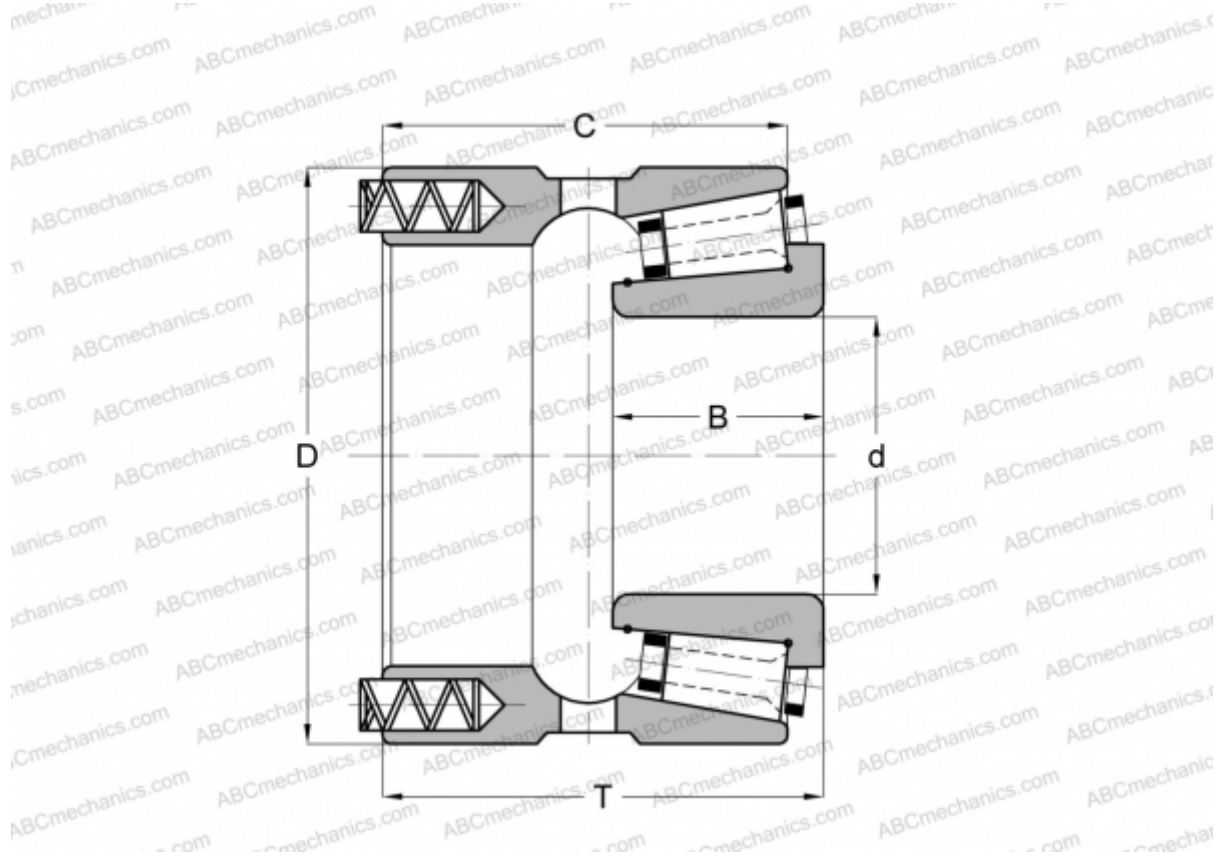

## 181111X/181190P GAMET

Tapered roller bearings

TYPE: Roller bearings, Tapered, Precision, GAMET type P, constant preload

### Technical specification

#### DIMENSIONS, MM

d	111,125
D	190,000
B	50,000
T	95,300
C	82,600

**WEIGHT, KG** 8,680

**MANUFACTURER** [GAMET](#)