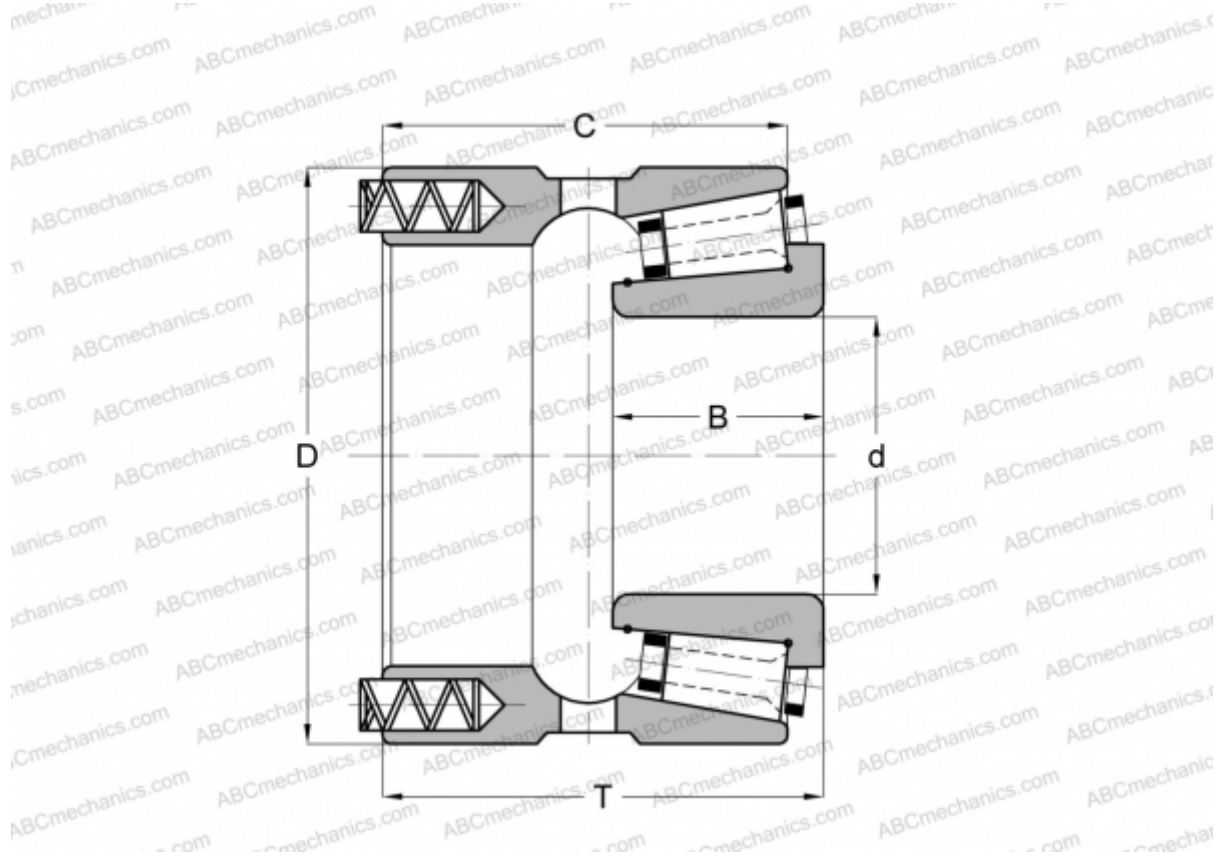

181118/181180XP GAMET

Tapered roller bearings

TYPE: Roller bearings, Tapered, Precision, GAMET type P, constant preload

Technical specification

DIMENSIONS, MM

| | |
|---|---------|
| d | 118,000 |
| D | 180,975 |
| B | 50,000 |
| T | 95,300 |
| C | 82,600 |

WEIGHT, KG 6,570

MANUFACTURER [GAMET](#)