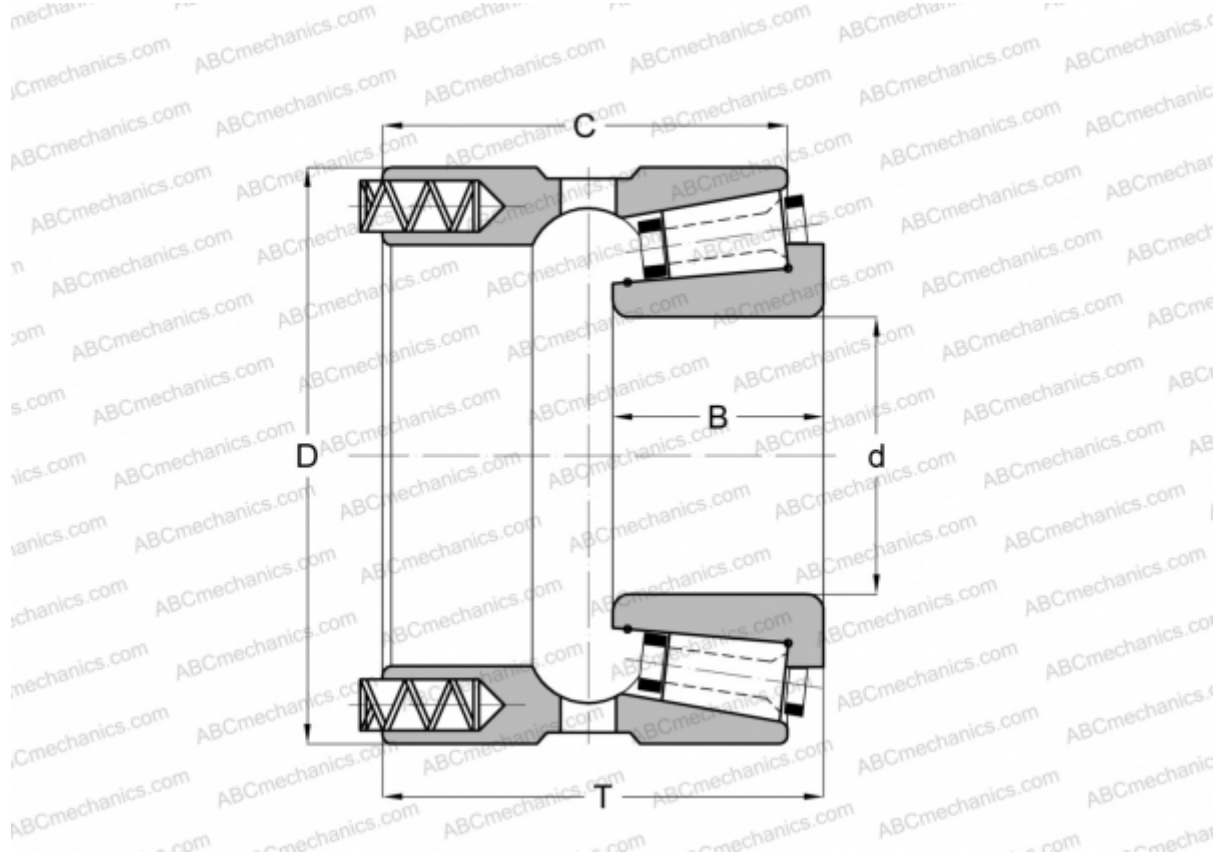

## 183152X/183222XP GAMET

Tapered roller bearings

TYPE: Roller bearings, Tapered, Precision, GAMET type P, constant preload

### Technical specification

#### DIMENSIONS, MM

d	152,400
D	222,250
B	49,000
T	93,100
C	81,200

**WEIGHT, KG** 9,080

**MANUFACTURER** [GAMET](#)