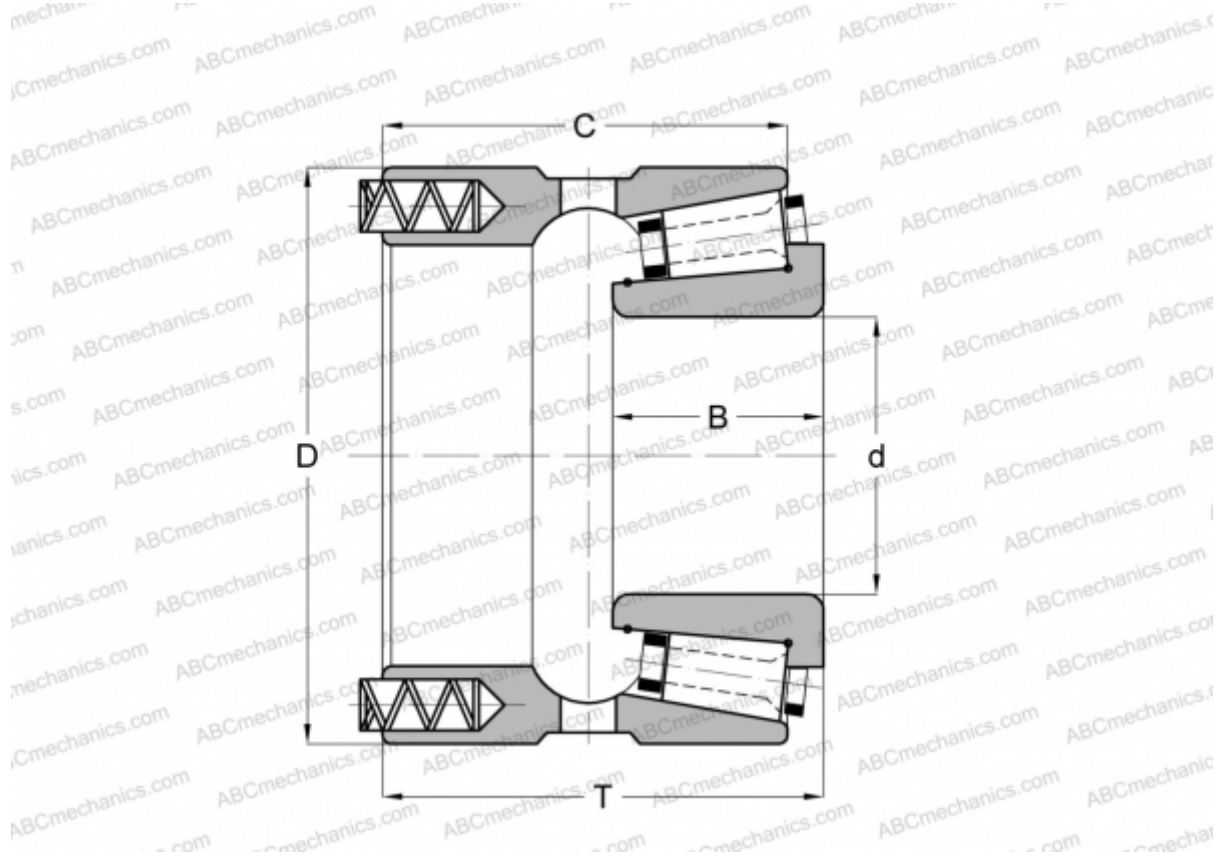

206190X/206290P GAMET

Tapered roller bearings

TYPE: Roller bearings, Tapered, Precision, GAMET type P, constant preload

Technical specification

DIMENSIONS, MM

d	190,500
D	290,000
B	52,000
T	105,000
C	96,000

WEIGHT, KG 14,200

MANUFACTURER [GAMET](#)