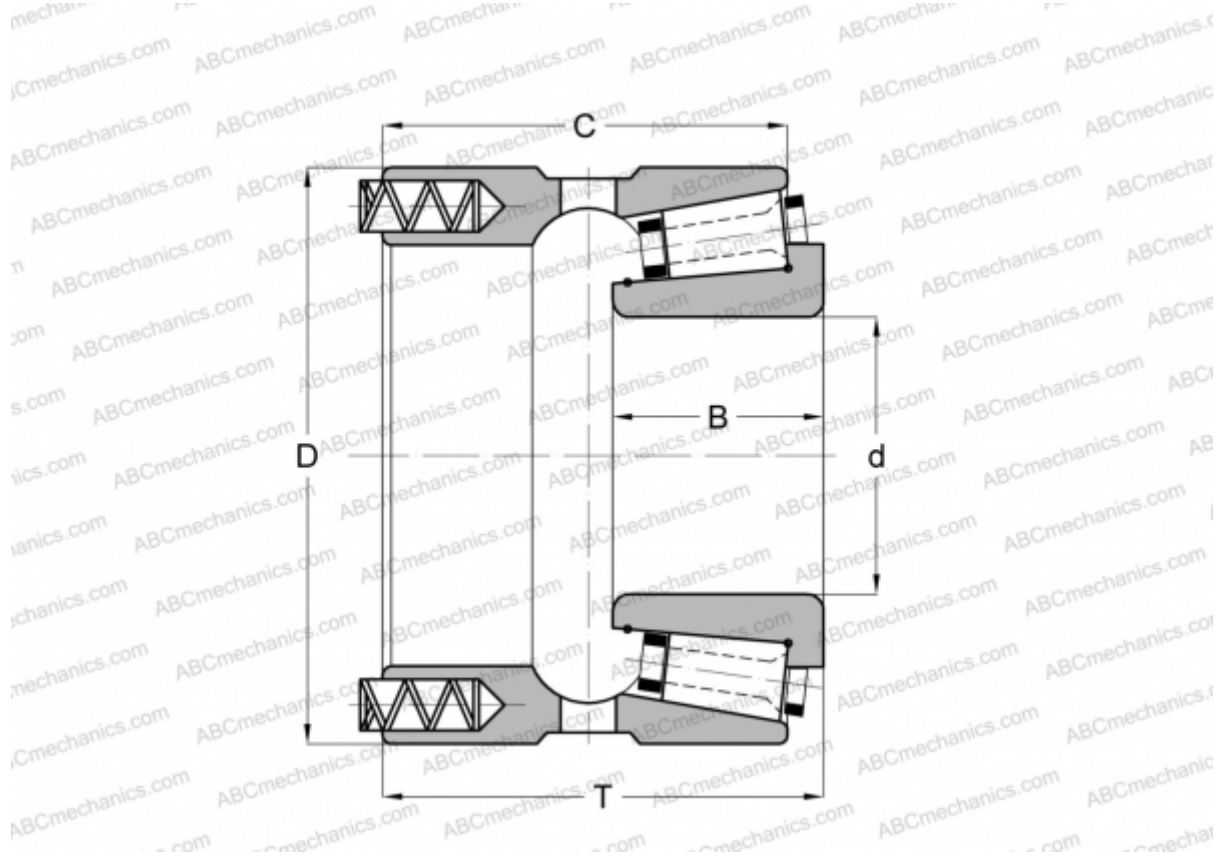

## 283203X/283317XP GAMET

Tapered roller bearings

TYPE: Roller bearings, Tapered, Precision, GAMET type P, constant preload

### Technical specification

#### DIMENSIONS, MM

d	203,200
D	317,500
B	72,000
T	138,540
C	121,080

**WEIGHT, KG** 25,000

**MANUFACTURER** [GAMET](#)