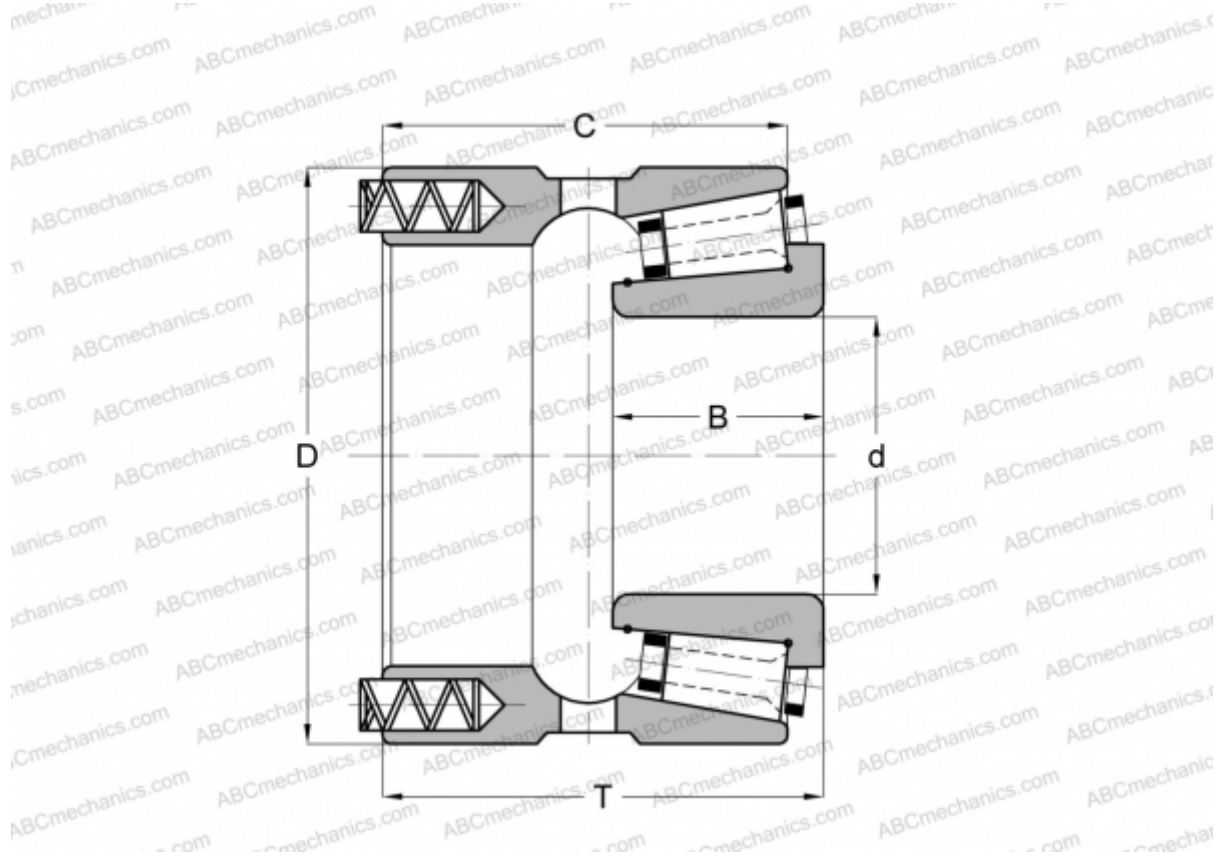

244230X/244330P GAMET

Tapered roller bearings

TYPE: Roller bearings, Tapered, Precision, GAMET type P, constant preload

Technical specification

DIMENSIONS, MM

| | |
|---|---------|
| d | 230,000 |
| D | 330,000 |
| B | 55,000 |
| T | 106,120 |
| C | 90,240 |

WEIGHT, KG 21,000

MANUFACTURER [GAMET](#)