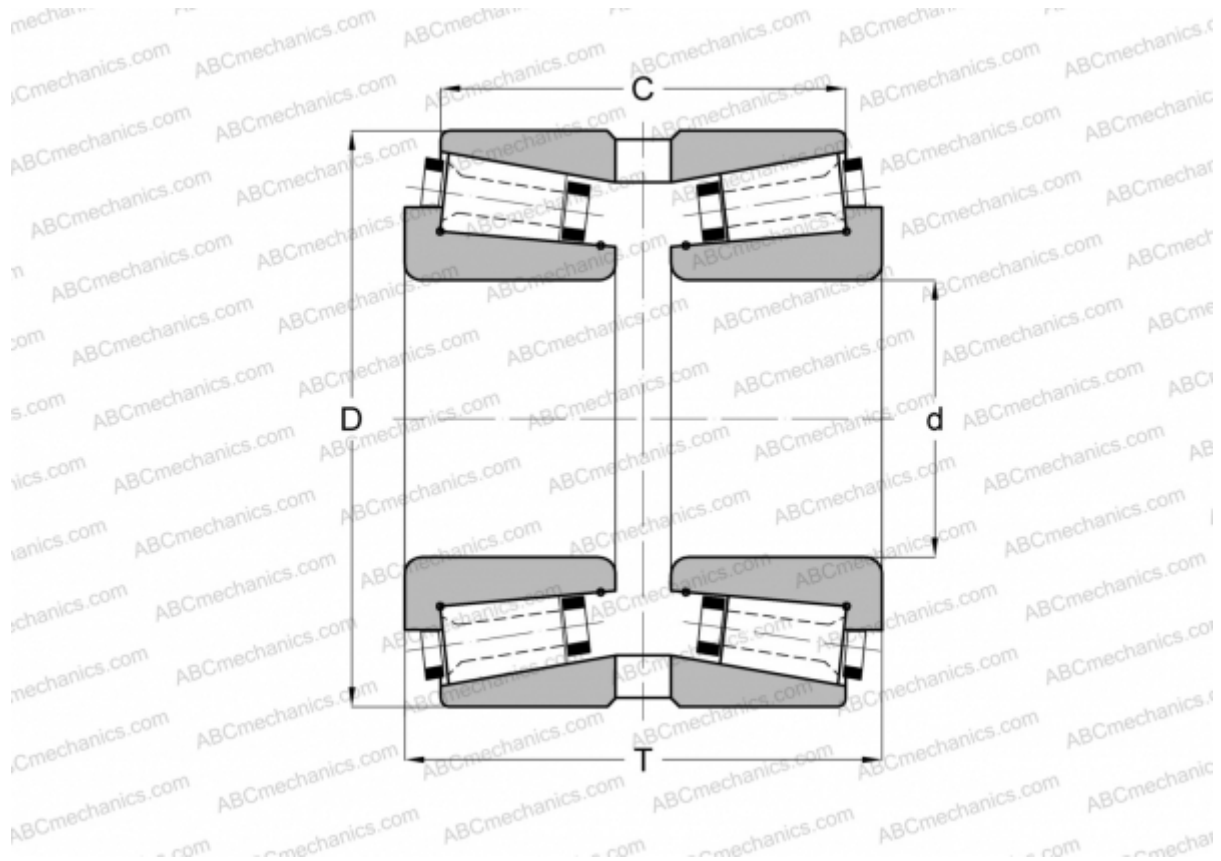

## 113060/113100G GAMET

Tapered roller bearings

TYPE: Roller bearings, Tapered, Precision, GAMET type G, double-row

### Technical specification

#### DIMENSIONS, MM

d	60,000
D	100,000
T	58,000
C	46,880

**WEIGHT, KG** 1,825

**MANUFACTURER** [GAMET](#)