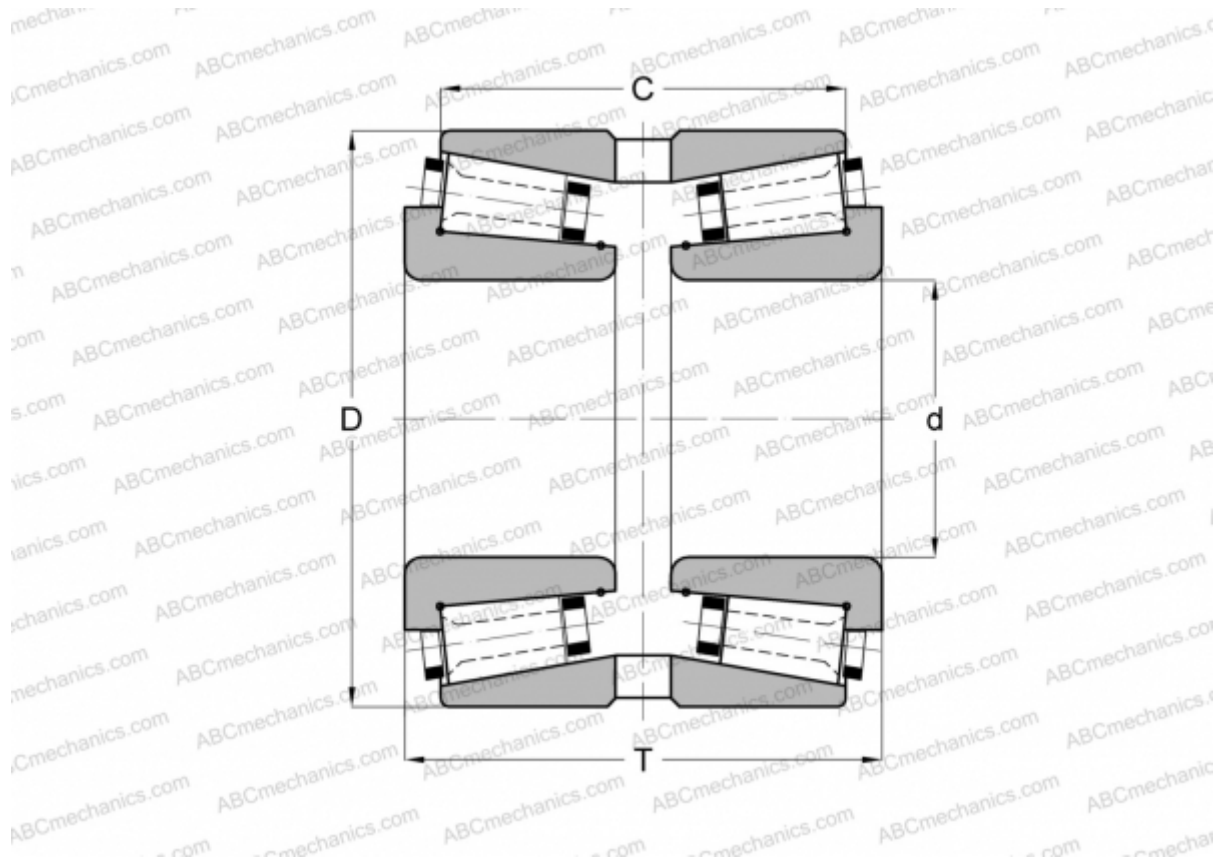

123075/123120XG GAMET

Tapered roller bearings

TYPE: Roller bearings, Tapered, Precision, GAMET type G, double-row

Technical specification

DIMENSIONS, MM

d	75,000
D	120,650
T	64,000
C	49,700

WEIGHT, KG 2,250