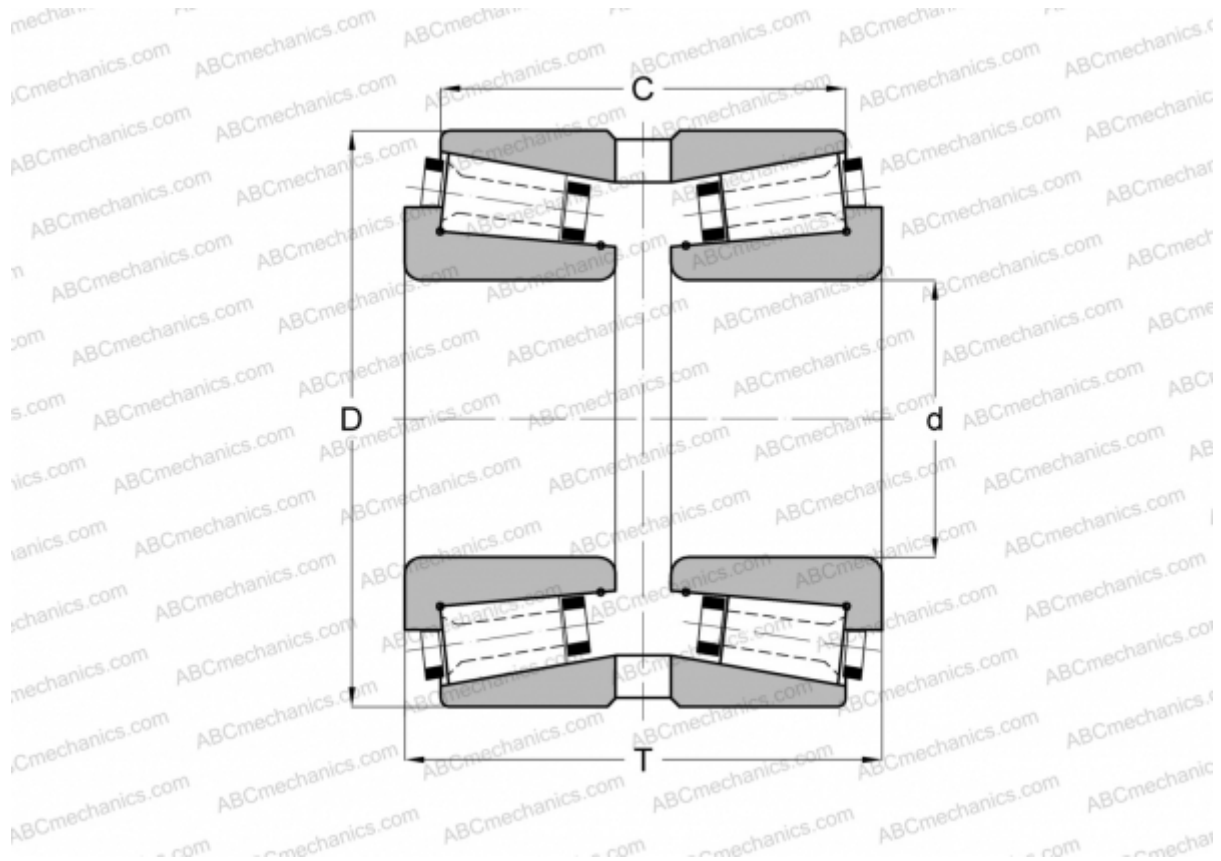

123076X/123120XG GAMET

Tapered roller bearings

TYPE: Roller bearings, Tapered, Precision, GAMET type G, double-row

Technical specification

DIMENSIONS, MM

d	76,200
D	120,650
T	64,000
C	49,700

WEIGHT, KG 2,250