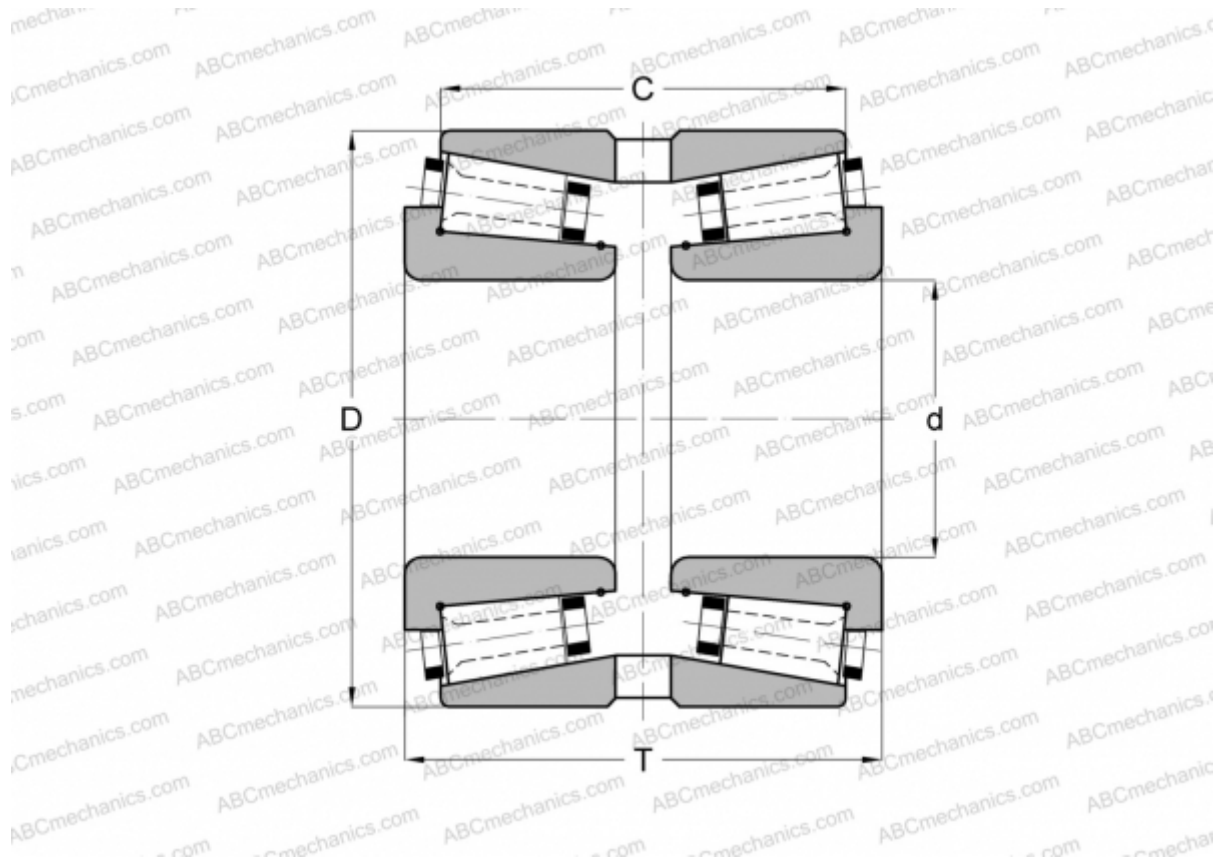

## 126084X/126133XG GAMET

Tapered roller bearings

TYPE: Roller bearings, Tapered, Precision, GAMET type G, double-row

### Technical specification

#### DIMENSIONS, MM

d	84,138
D	133,350
T	74,000
C	58,120

**WEIGHT, KG** 2,400

**MANUFACTURER** [GAMET](#)