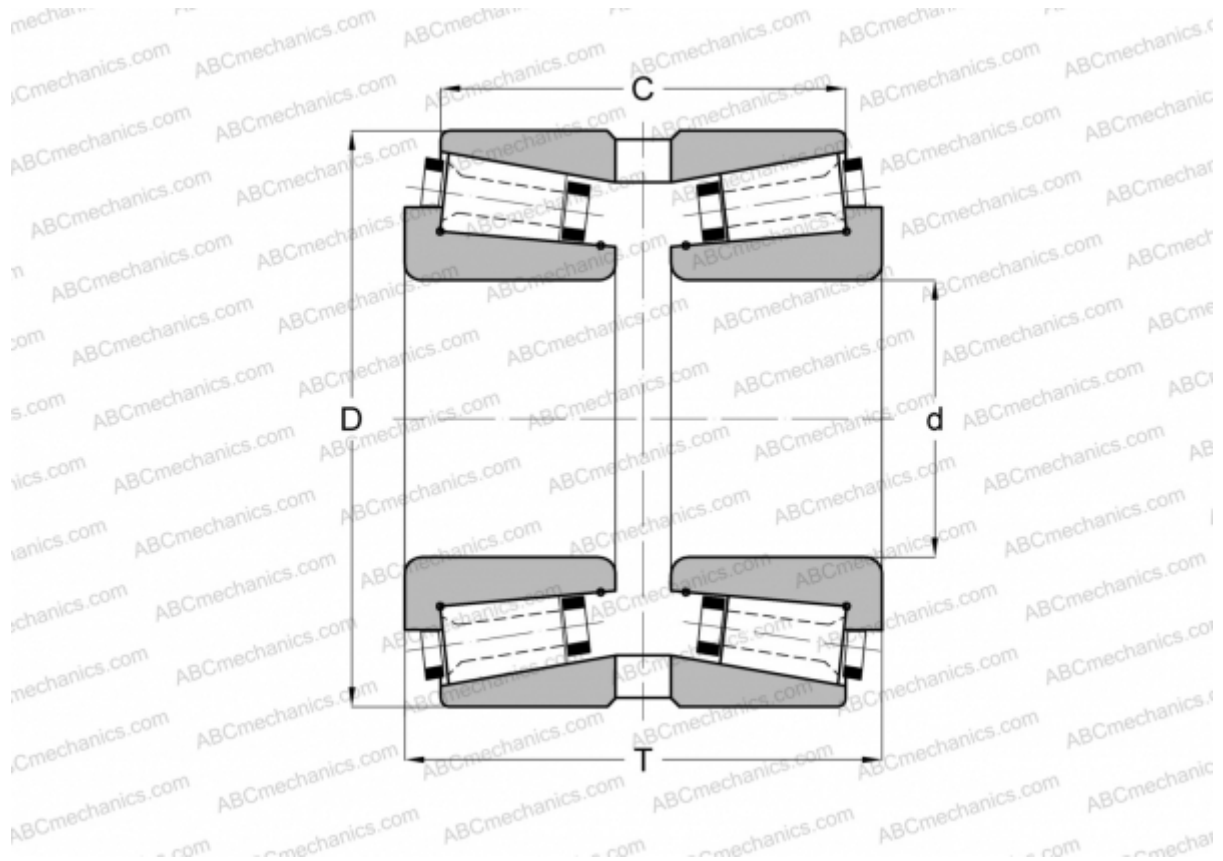

## 126084X/126136XG GAMET

Tapered roller bearings

TYPE: Roller bearings, Tapered, Precision, GAMET type G, double-row

### Technical specification

#### DIMENSIONS, MM

d	84,138
D	136,525
T	74,000
C	58,120

**WEIGHT, KG** 2,400

**MANUFACTURER** [GAMET](#)