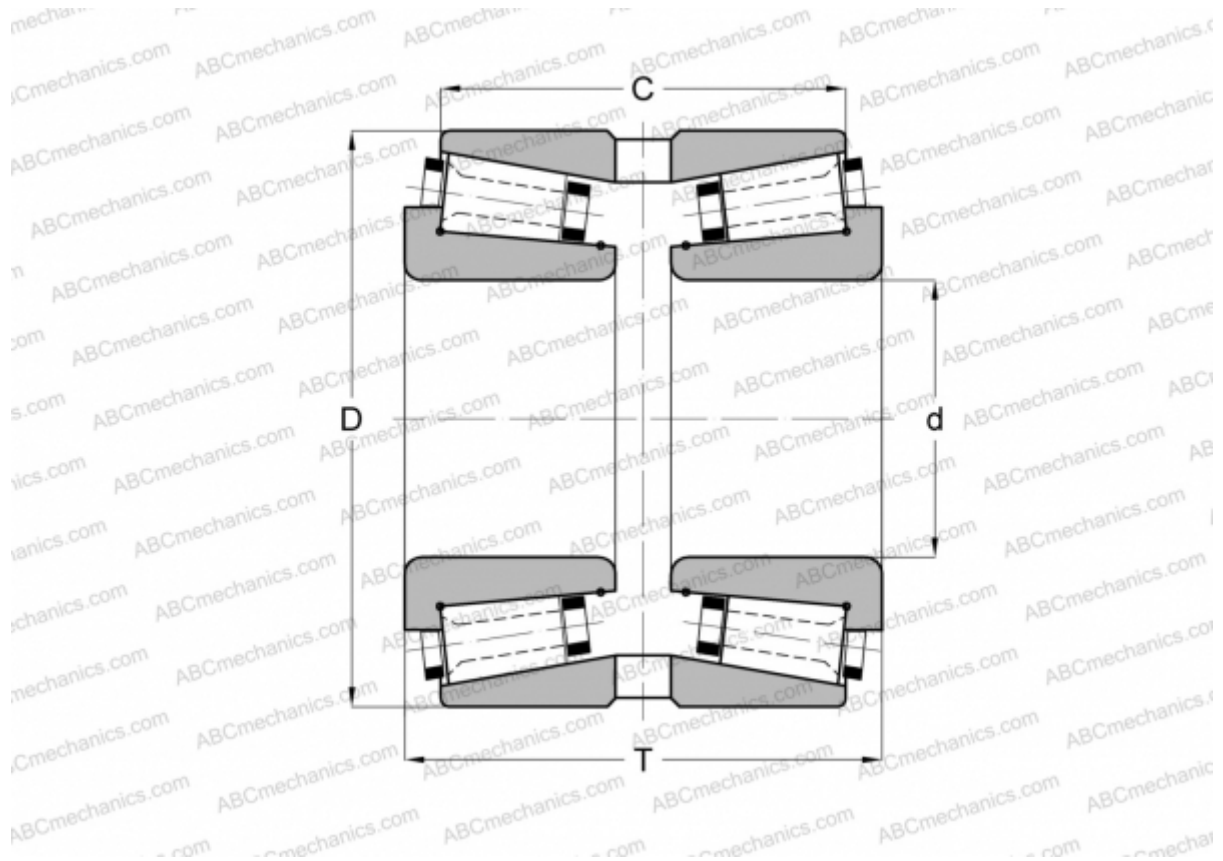

117090/117133XG GAMET

Tapered roller bearings

TYPE: Roller bearings, Tapered, Precision, GAMET type G, double-row

Technical specification

DIMENSIONS, MM

d	90,000
D	133,350
T	76,000
C	60,120

WEIGHT, KG 3,900