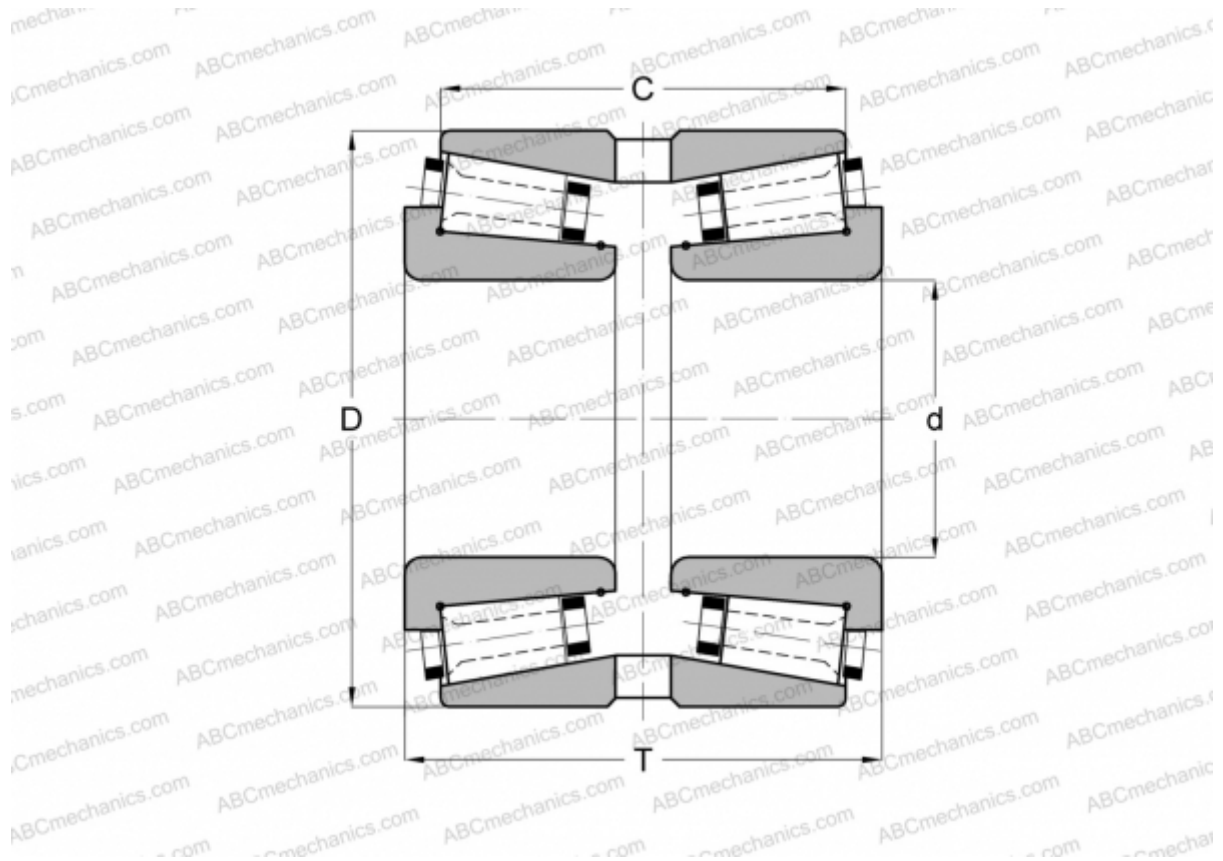

131092X/131152XG GAMET

Tapered roller bearings

TYPE: Roller bearings, Tapered, Precision, GAMET type G, double-row

Technical specification

DIMENSIONS, MM

d	92,075
D	152,400
T	75,000
C	62,000

WEIGHT, KG 4,625