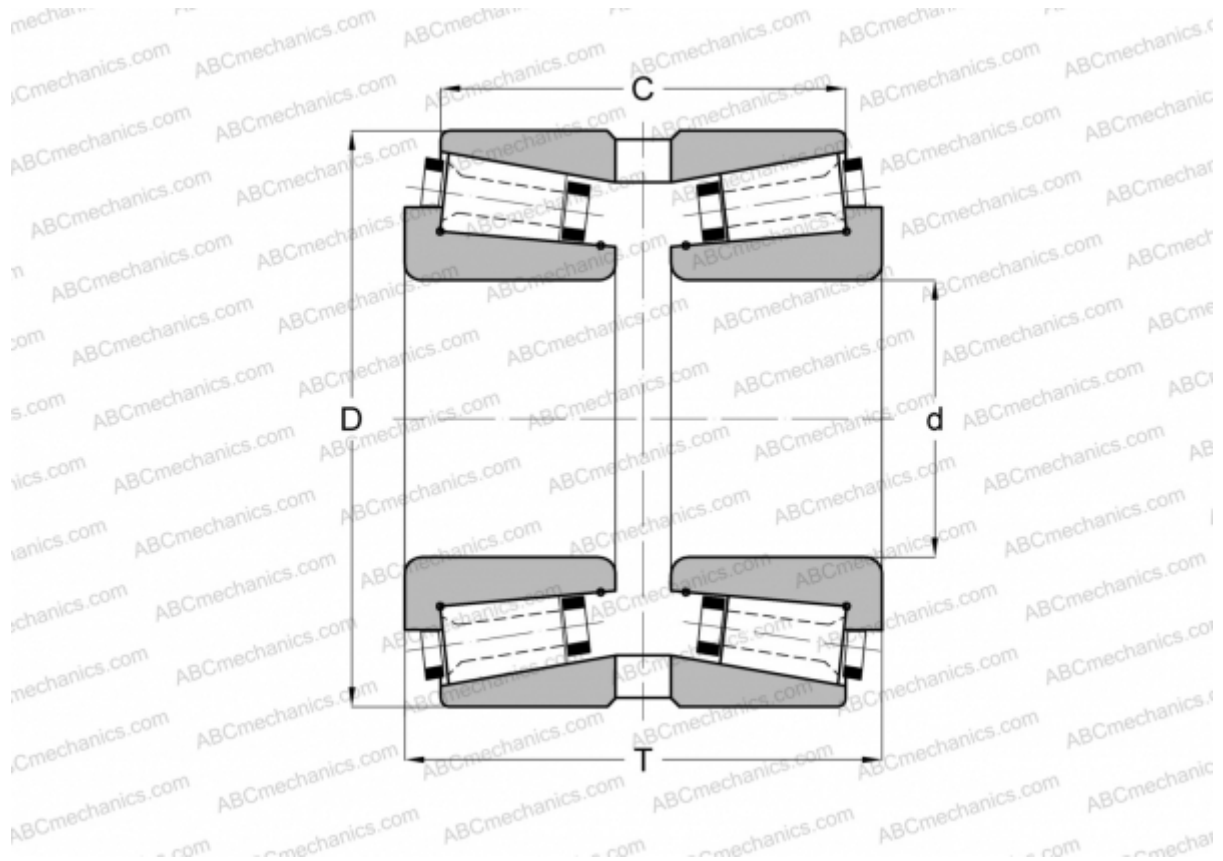

131093X/131158XG GAMET

Tapered roller bearings

TYPE: Roller bearings, Tapered, Precision, GAMET type G, double-row

Technical specification

DIMENSIONS, MM

d	93,663
D	158,750
T	75,000
C	62,000

WEIGHT, KG 4,625