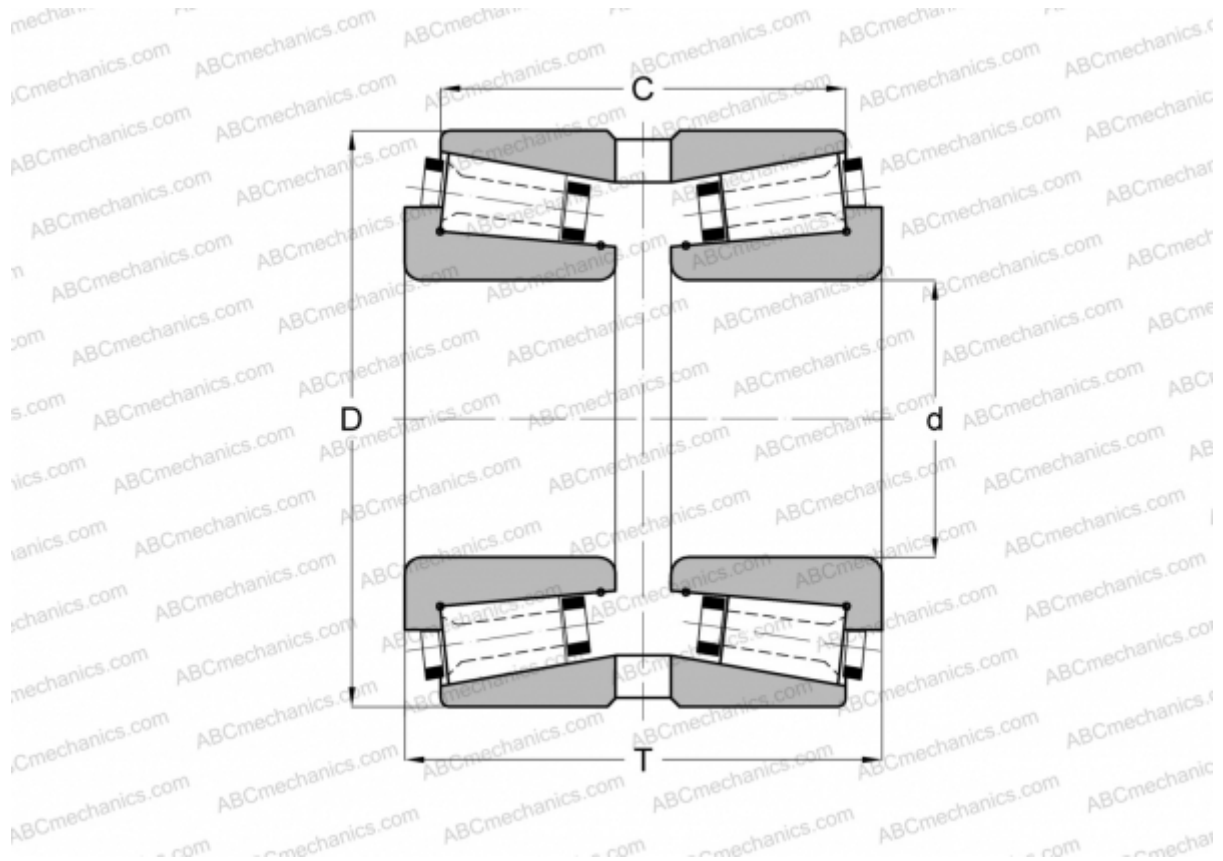

## 131095/131150G GAMET

Tapered roller bearings

TYPE: Roller bearings, Tapered, Precision, GAMET type G, double-row

### Technical specification

#### DIMENSIONS, MM

d	95,000
D	150,000
T	75,000
C	62,000

**WEIGHT, KG** 4,625

**MANUFACTURER** [GAMET](#)