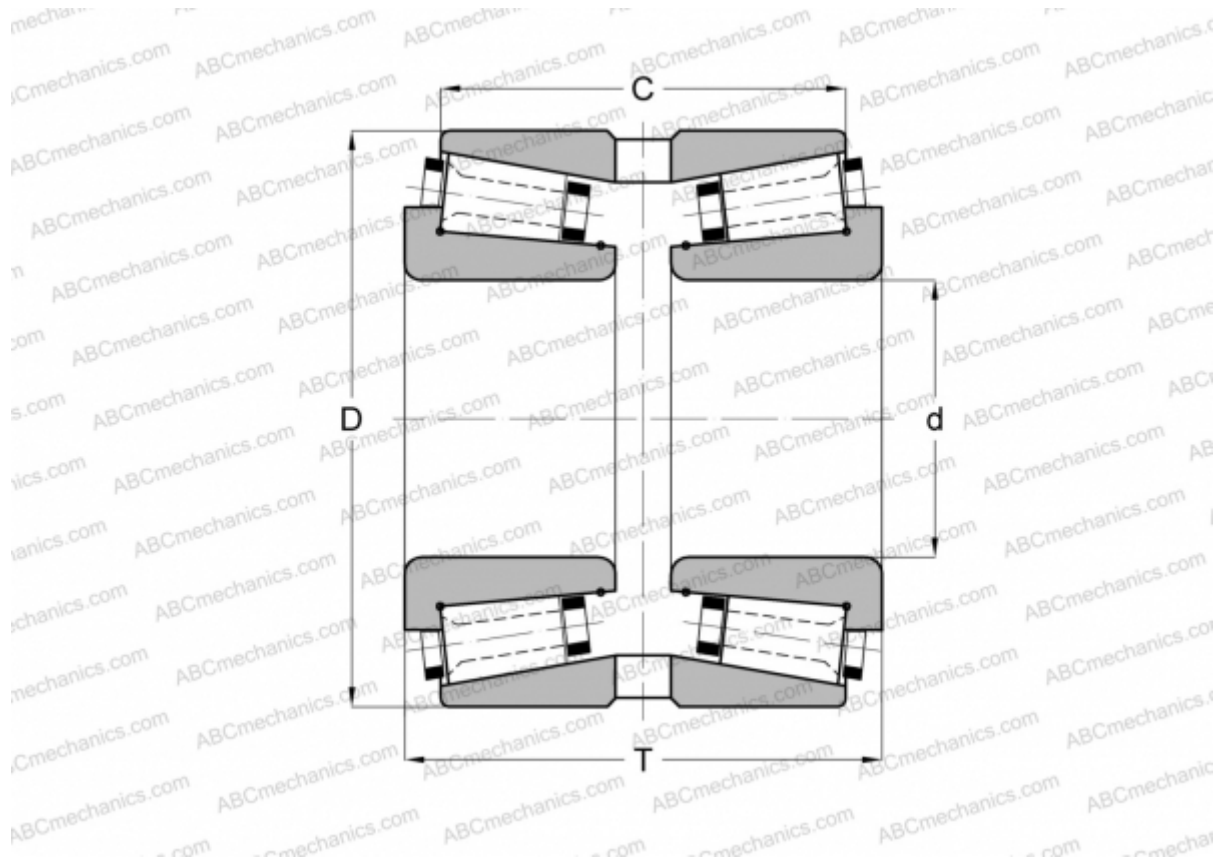

131097/131158XG GAMET

Tapered roller bearings

TYPE: Roller bearings, Tapered, Precision, GAMET type G, double-row

Technical specification

DIMENSIONS, MM

d	97,000
D	158,750
T	75,000
C	62,000

WEIGHT, KG 4,625