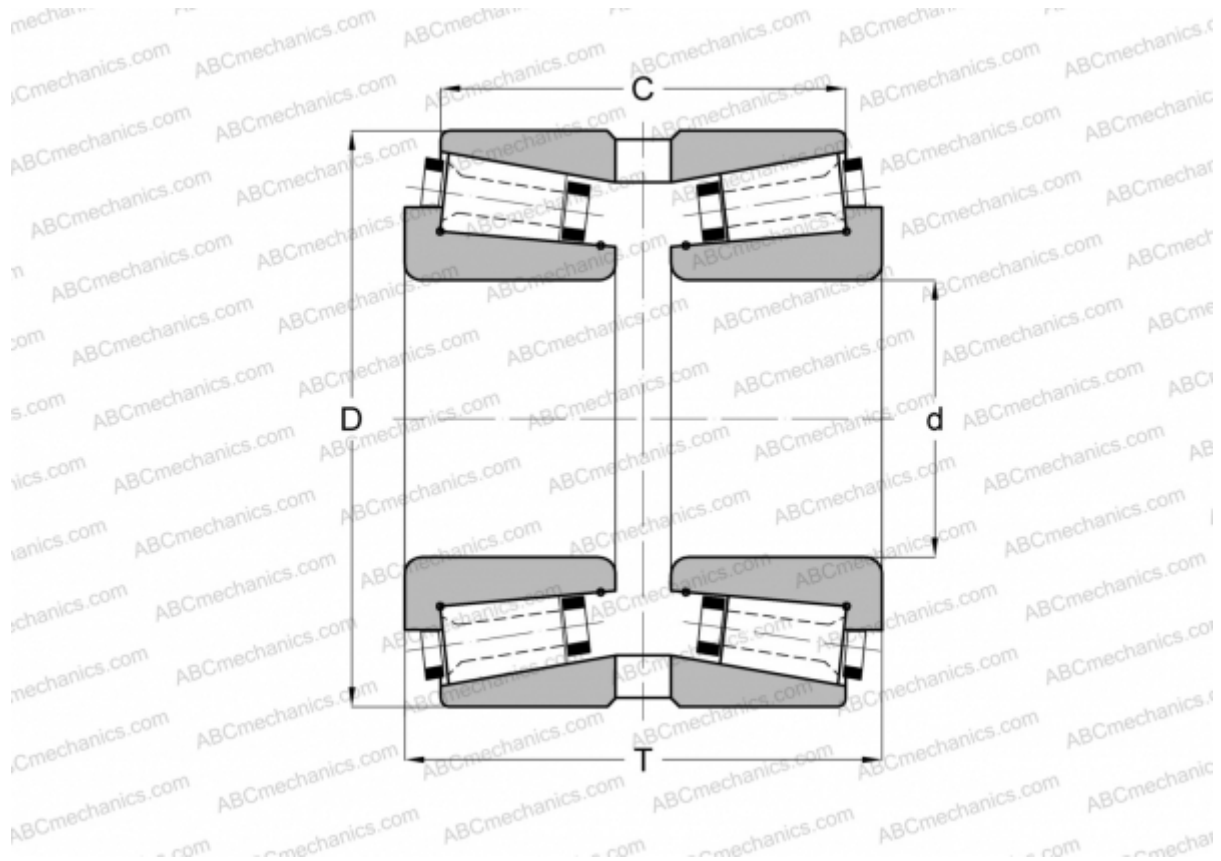

## 181118/181190XG GAMET

Tapered roller bearings

TYPE: Roller bearings, Tapered, Precision, GAMET type G, double-row

### Technical specification

#### DIMENSIONS, MM

d	118,000
D	190,500
T	108,000
C	82,600

**WEIGHT, KG** 9,130

**MANUFACTURER** [GAMET](#)