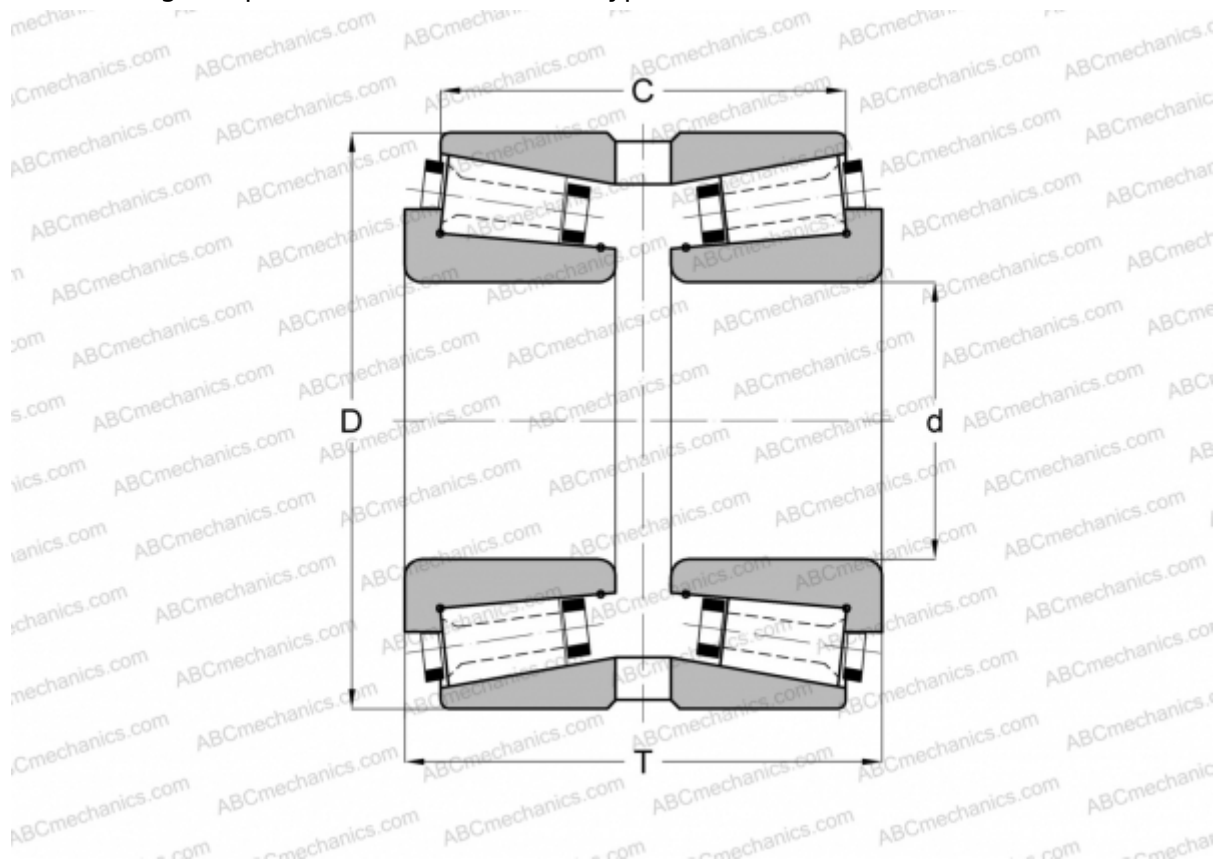

## 204190/204266XG GAMET

Tapered roller bearings

TYPE: Roller bearings, Tapered, Precision, GAMET type G, double-row

### Technical specification

#### DIMENSIONS, MM

d	190,000
D	266,700
T	113,180
C	94,140

**WEIGHT, KG** 15,000

**MANUFACTURER** [GAMET](#)