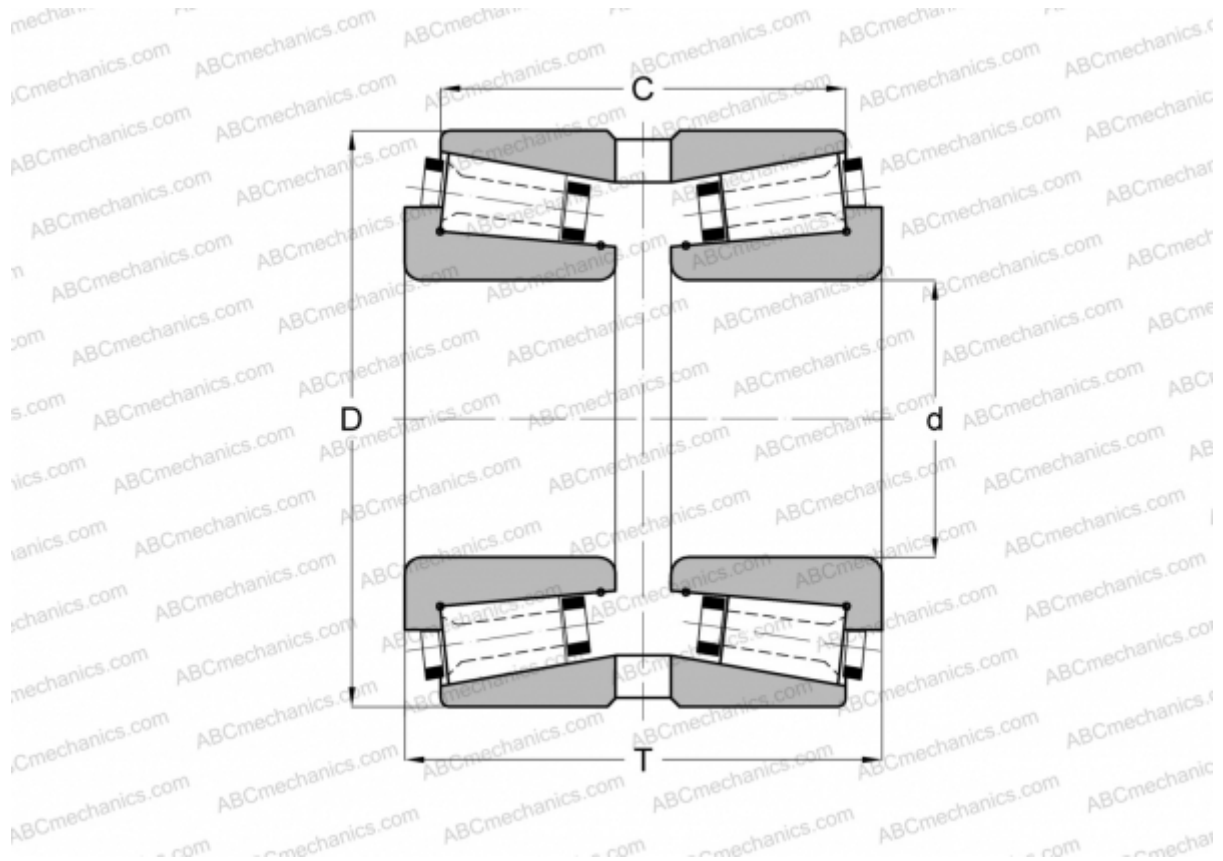

206190X/206290G GAMET

Tapered roller bearings

TYPE: Roller bearings, Tapered, Precision, GAMET type G, double-row

Technical specification

DIMENSIONS, MM

d	190,500
D	290,000
T	114,000
C	96,000

WEIGHT, KG 17,000