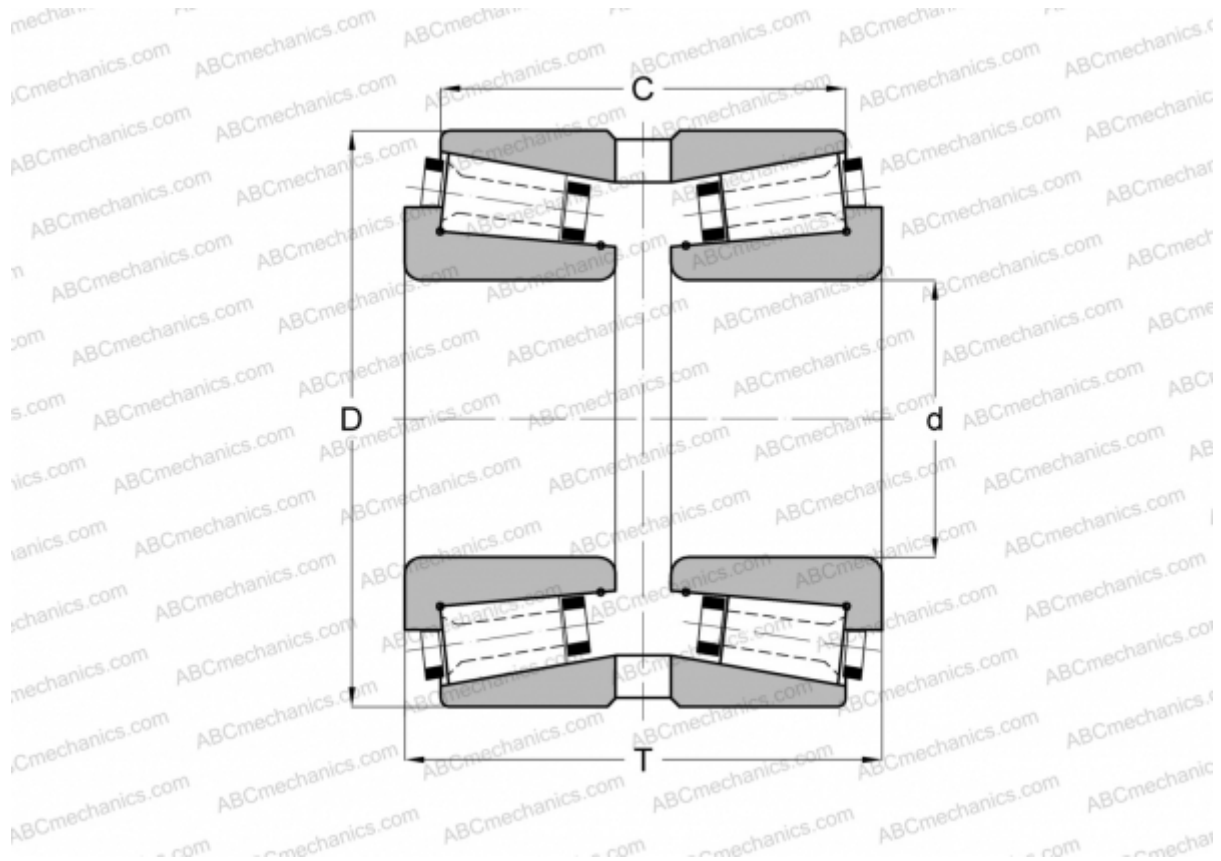

206210/206290G GAMET

Tapered roller bearings

TYPE: Roller bearings, Tapered, Precision, GAMET type G, double-row

Technical specification

DIMENSIONS, MM

d	210,000
D	290,000
T	114,000
C	96,000

WEIGHT, KG 17,000