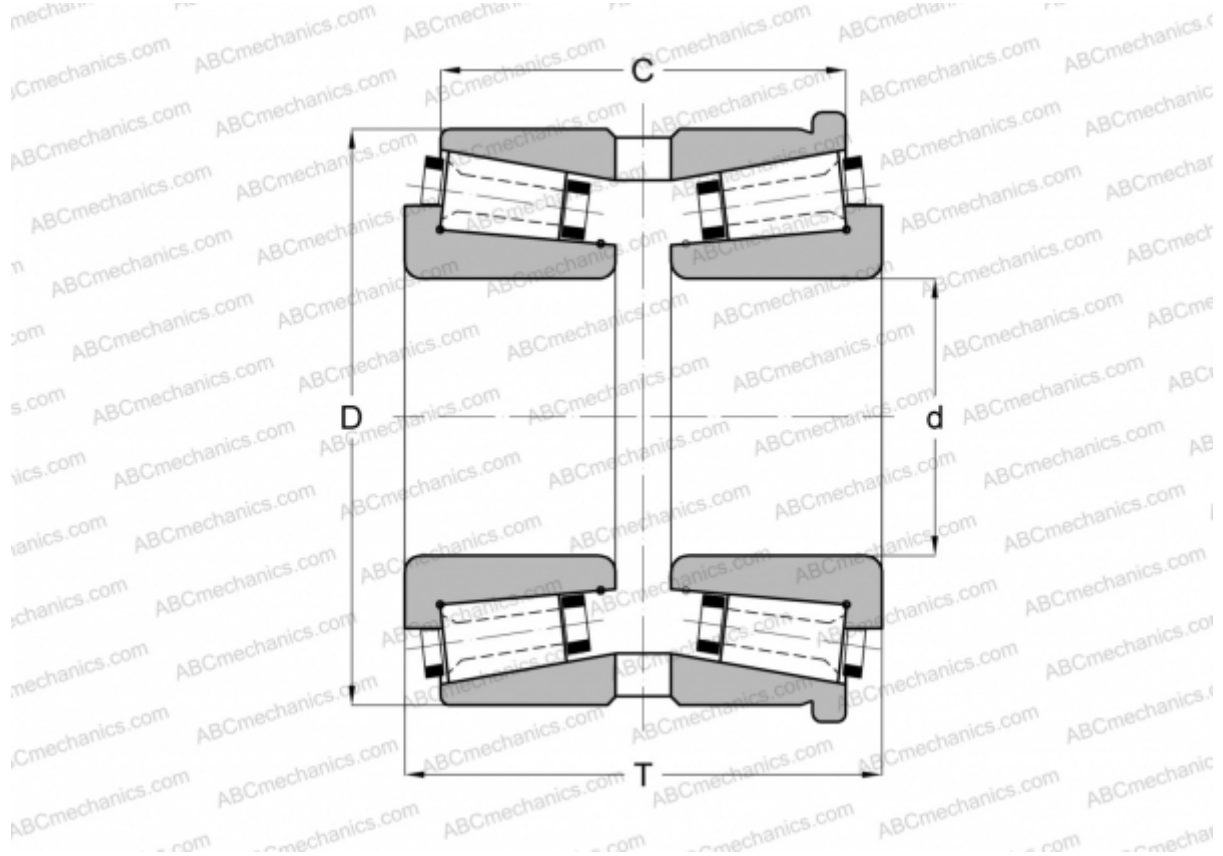

123077X/123120H GAMET

Tapered roller bearings

TYPE: Roller bearings, Tapered, Precision, GAMET type H, double-row, flanged cup

Technical specification

DIMENSIONS, MM

d	77,788
D	120,000
T	64,000
C	49,700

WEIGHT, KG 2,250