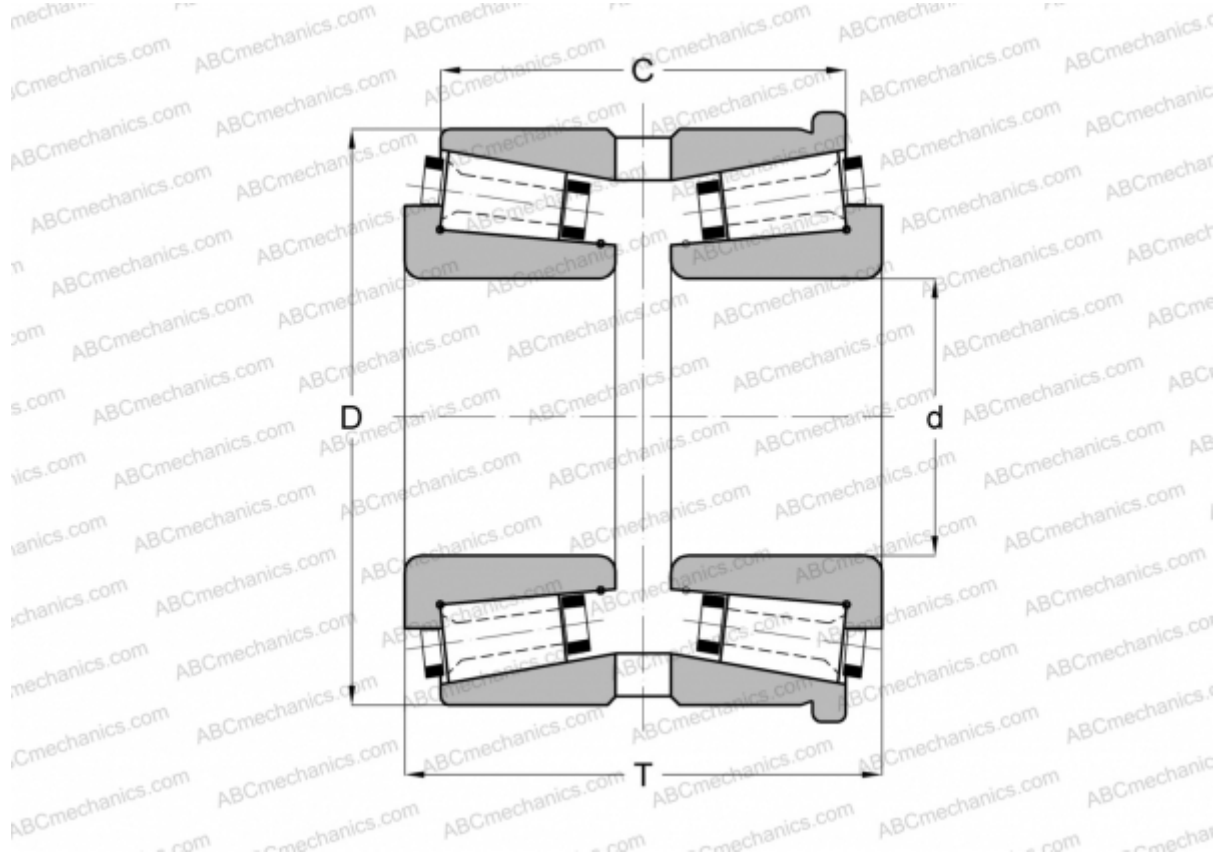

126084X/126133XH GAMET

Tapered roller bearings

TYPE: Roller bearings, Tapered, Precision, GAMET type H, double-row, flanged cup

Technical specification

DIMENSIONS, MM

d	84,138
D	133,350
T	74,000
C	58,120

WEIGHT, KG 2,400