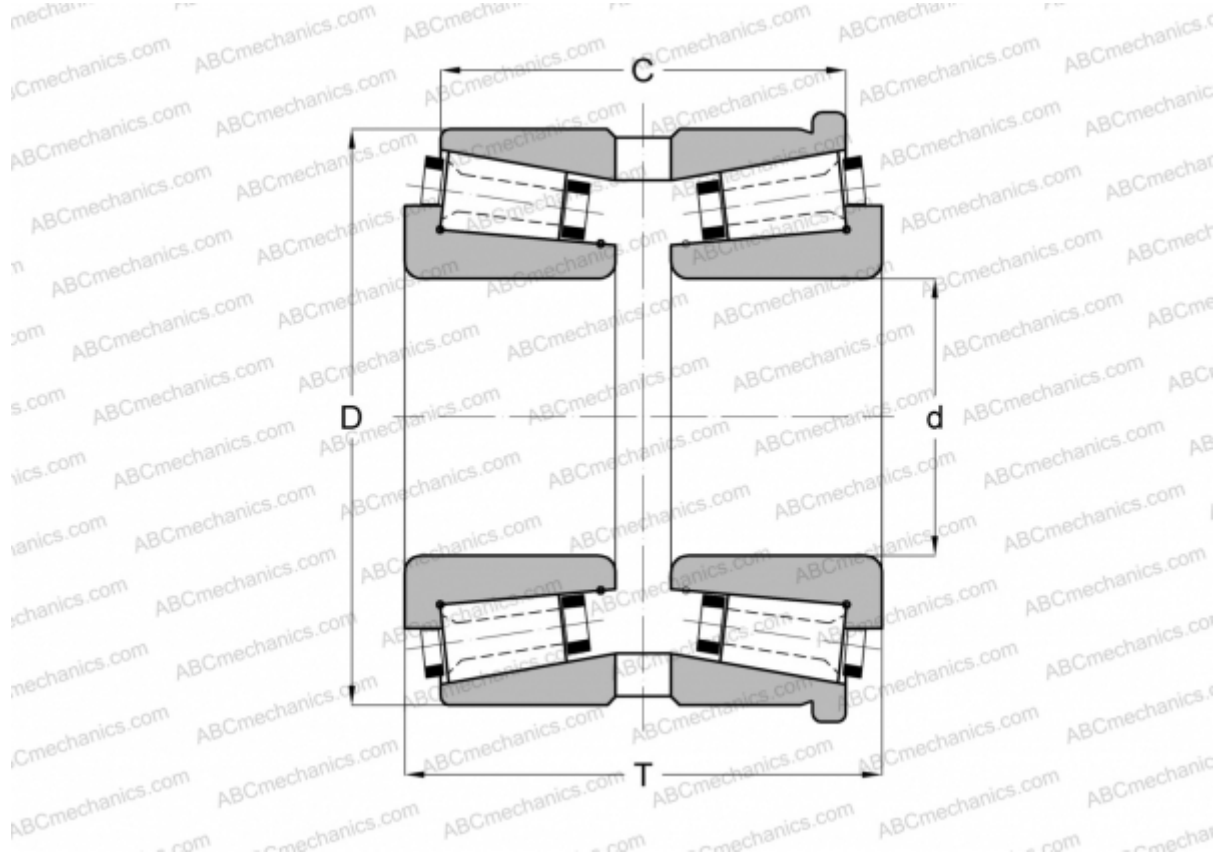

126085X/126133XH GAMET

Tapered roller bearings

TYPE: Roller bearings, Tapered, Precision, GAMET type H, double-row, flanged cup

Technical specification

DIMENSIONS, MM

d	85,725
D	133,350
T	74,000
C	58,120

WEIGHT, KG 2,400