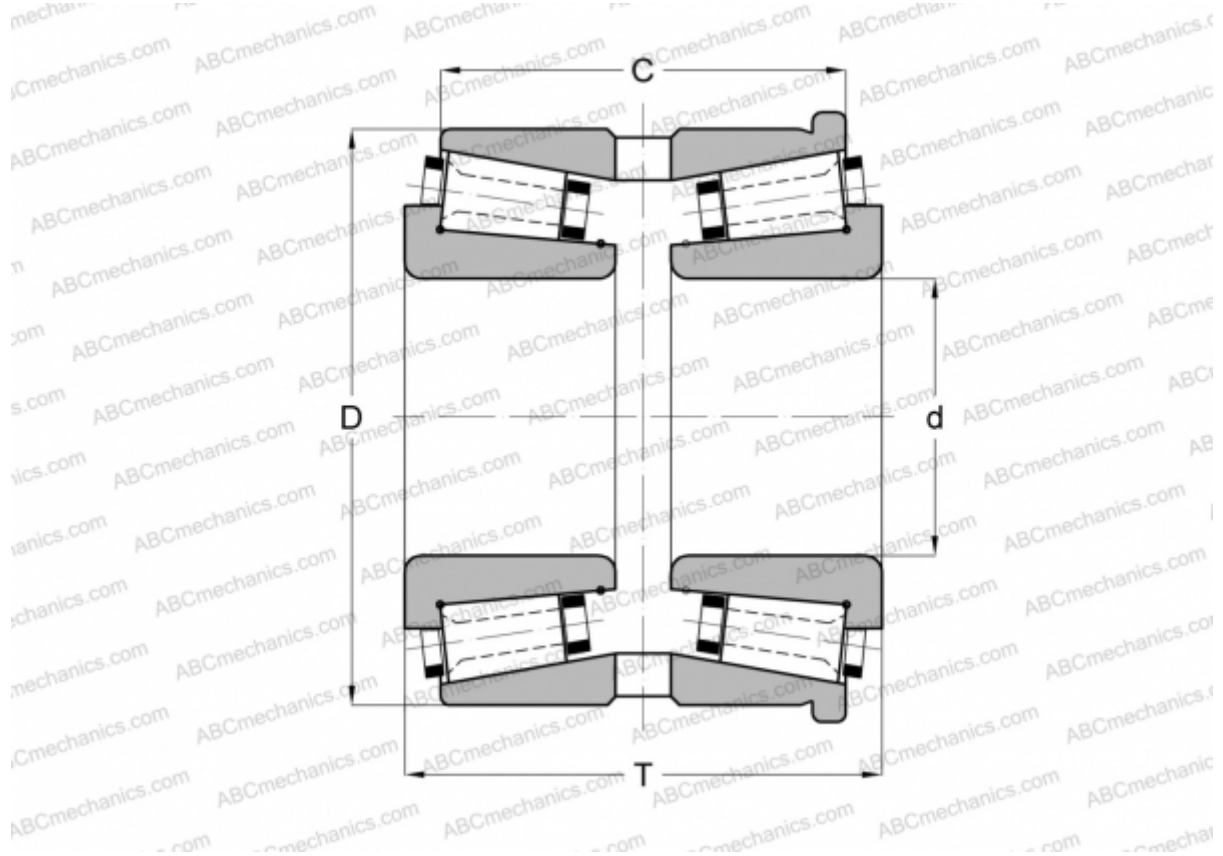

126088X/126133XH GAMET

Tapered roller bearings

TYPE: Roller bearings, Tapered, Precision, GAMET type H, double-row, flanged cup

Technical specification

DIMENSIONS, MM

d	88,900
D	133,350
T	74,000
C	58,120

WEIGHT, KG 2,400