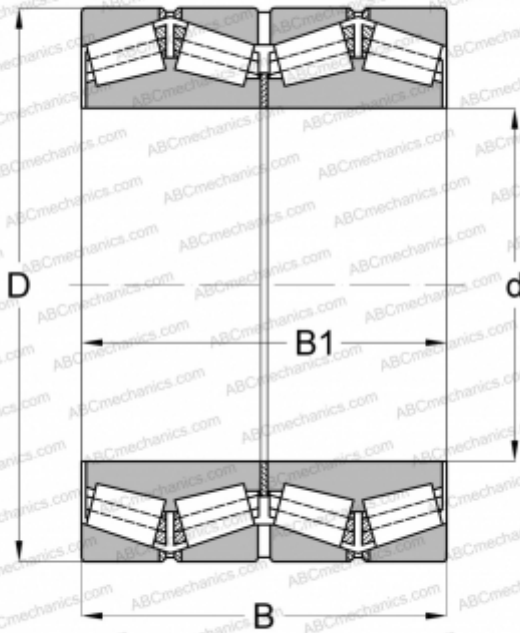

572452 FAG

Tapered roller bearings

TYPE: Roller bearings, Tapered, Four row, Inch size, design 3 (FAG)

Technical specification

DIMENSIONS, MM

| | |
|----|---------|
| d | 342,900 |
| D | 571,500 |
| B | 342,900 |
| B1 | 342,900 |