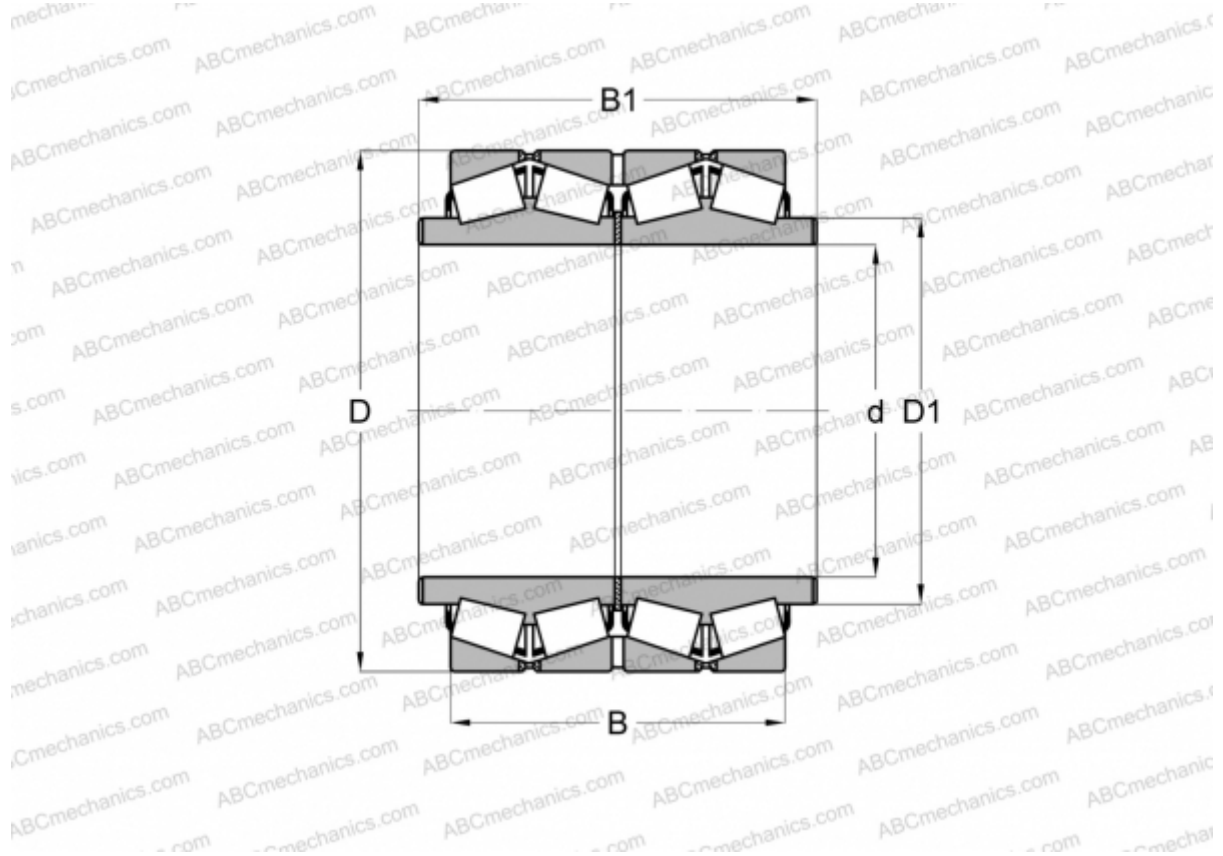

## 549895 FAG

Tapered roller bearings

TYPE: Roller bearings, Tapered, Four row, With extended cones (FAG)

### Technical specification

#### DIMENSIONS, MM

d	304,902
D	412,648
D1	330,200
B	266,700
B1	336,550

**WEIGHT, KG** 111,000

**MANUFACTURER** [FAG](#)