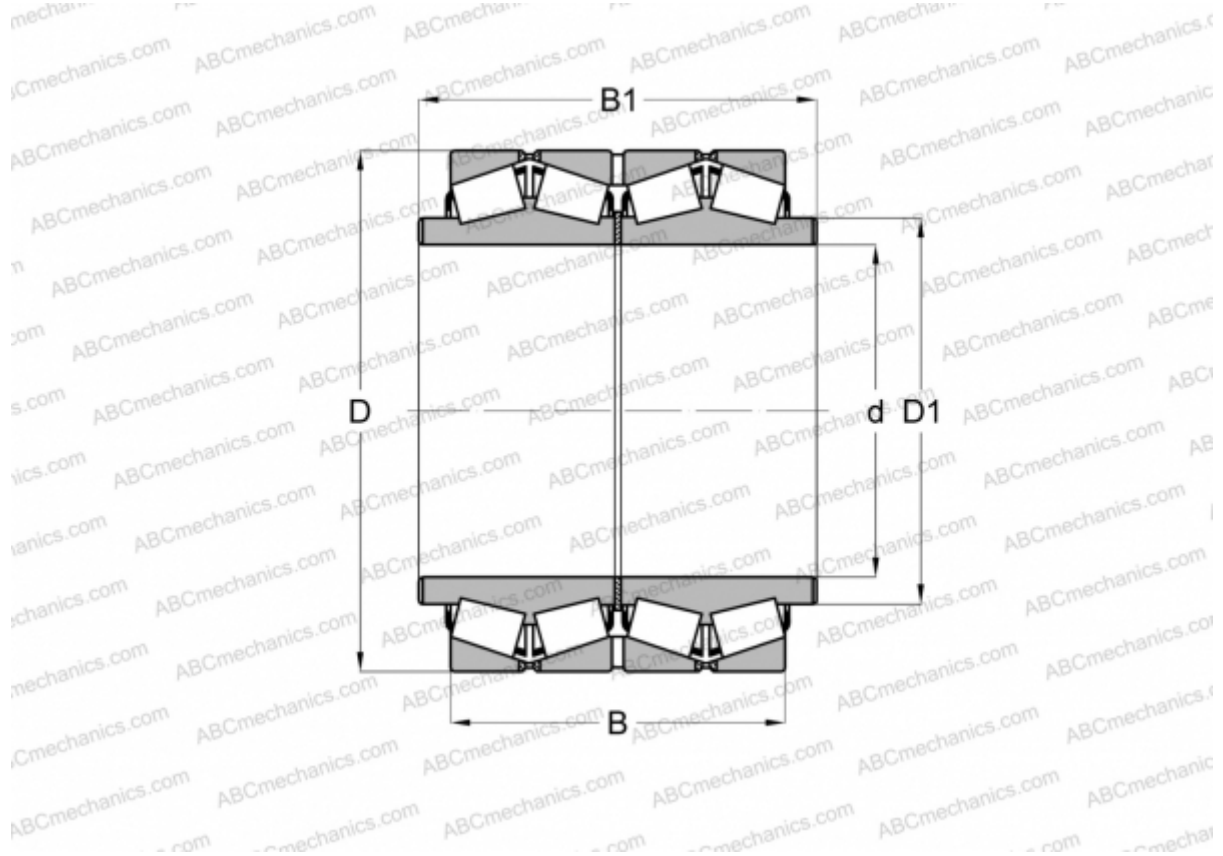

## 564155 FAG

Tapered roller bearings

TYPE: Roller bearings, Tapered, Four row, With extended cones (FAG)

### Technical specification

#### DIMENSIONS, MM

d	374,650
D	501,650
D1	400,050
B	260,350
B1	323,850

**WEIGHT, KG** 154,000

**MANUFACTURER** [FAG](#)