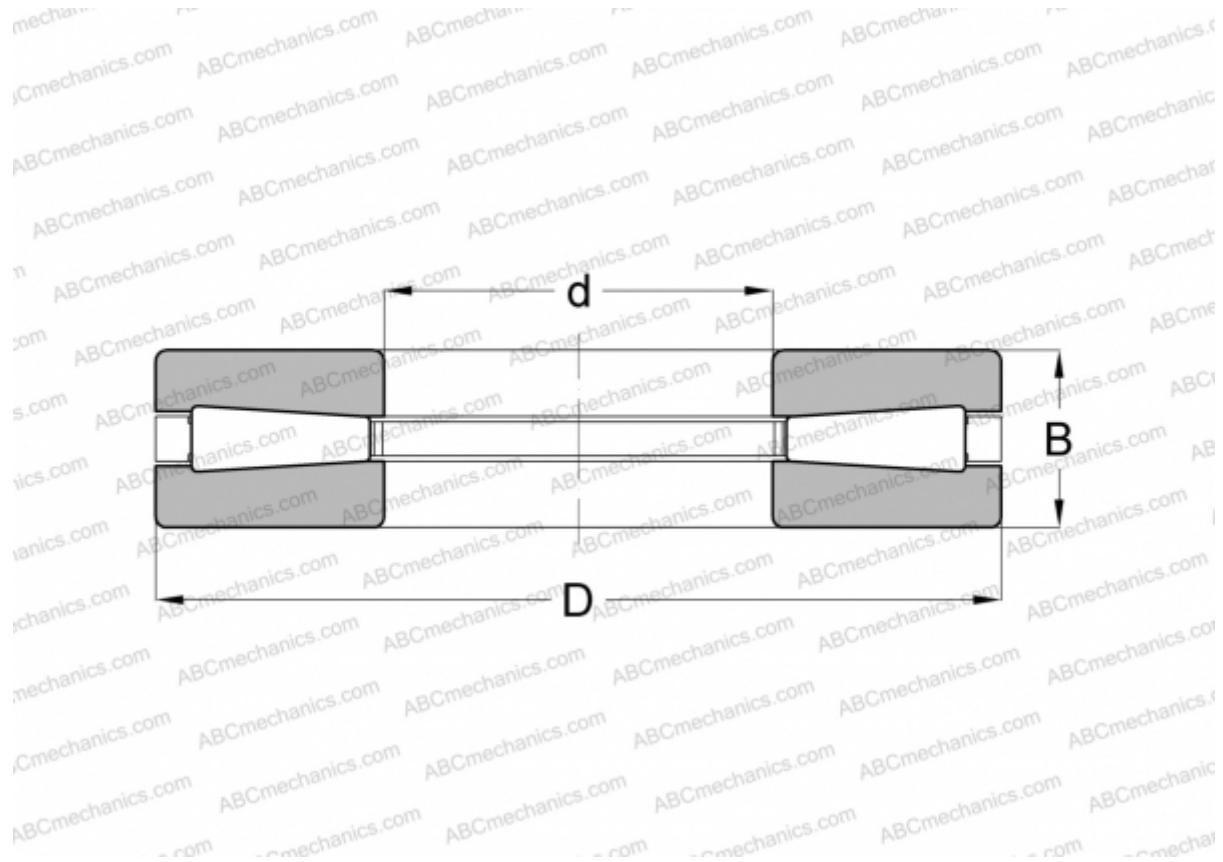

## T661 TIMKEN

TYPE: Roller bearings, Tapered, Thrust, Type TTHD, standard

### Technical specification

#### DIMENSIONS, MM

d	168,275
D	304,800
B	69,850

**WEIGHT, KG** 23,530

**MANUFACTURER** [TIMKEN](#)