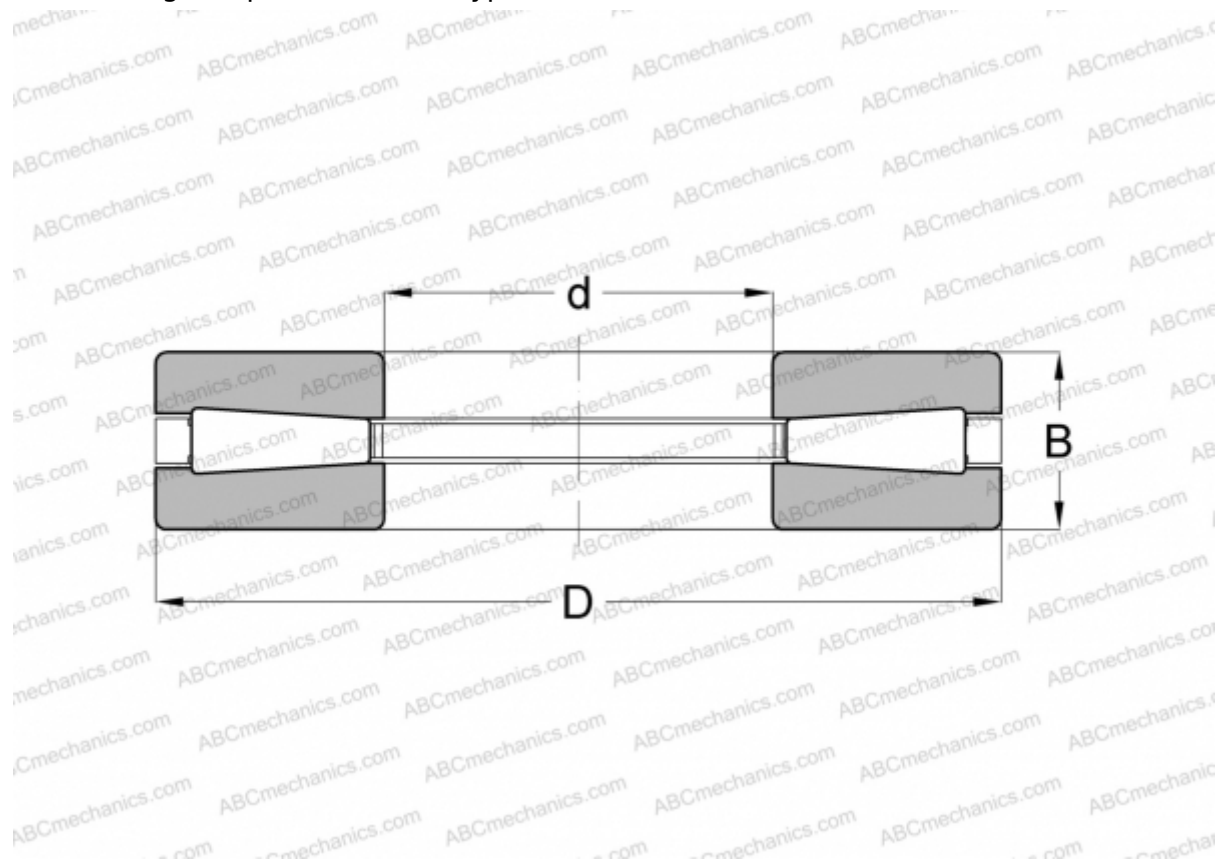

## T691 TIMKEN

TYPE: Roller bearings, Tapered, Thrust, Type TTHD, standard

### Technical specification

#### DIMENSIONS, MM

d	174,625
D	358,775
B	82,550

**WEIGHT, KG** 43,160

**MANUFACTURER** [TIMKEN](#)