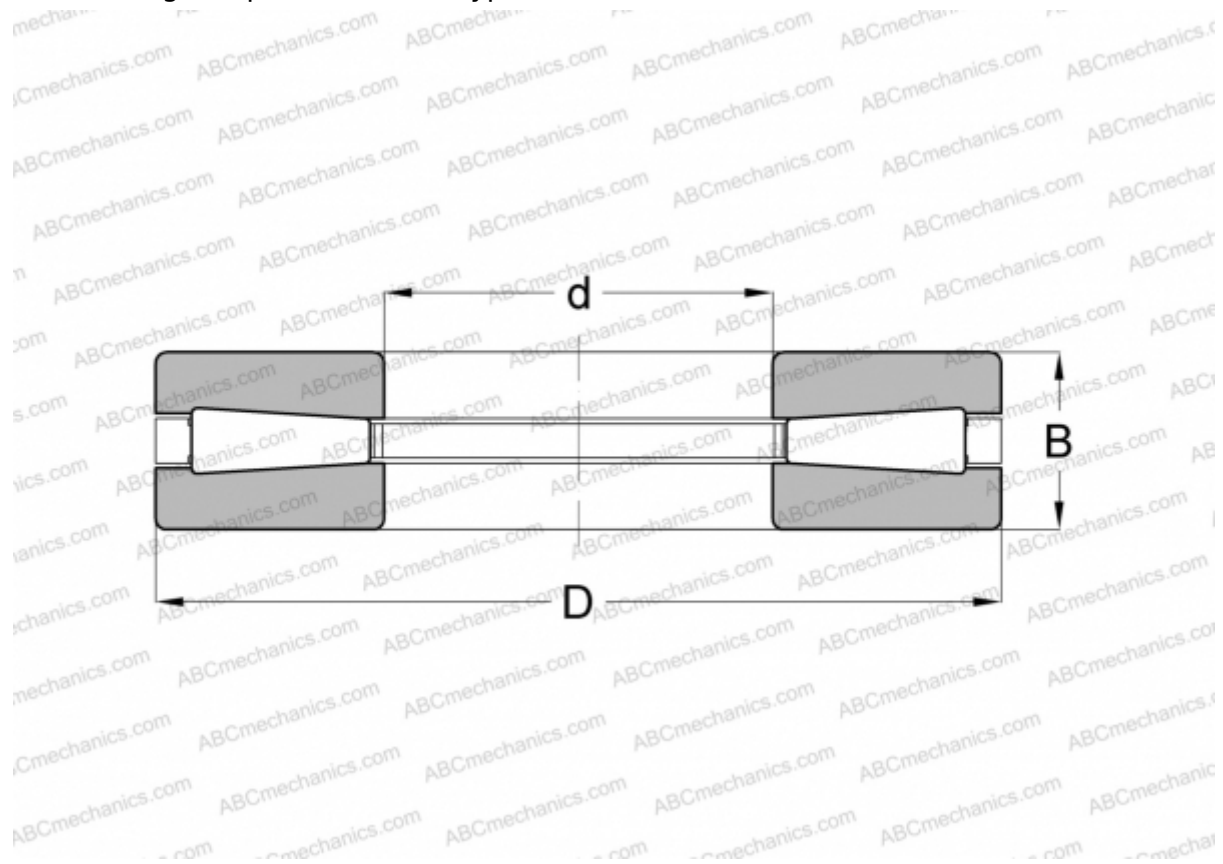

T1421 TIMKEN

TYPE: Roller bearings, Tapered, Thrust, Type TTHD, standard

Technical specification

DIMENSIONS, MM

d	355,600
D	533,400
B	101,600

WEIGHT, KG 82,880

MANUFACTURER [TIMKEN](#)