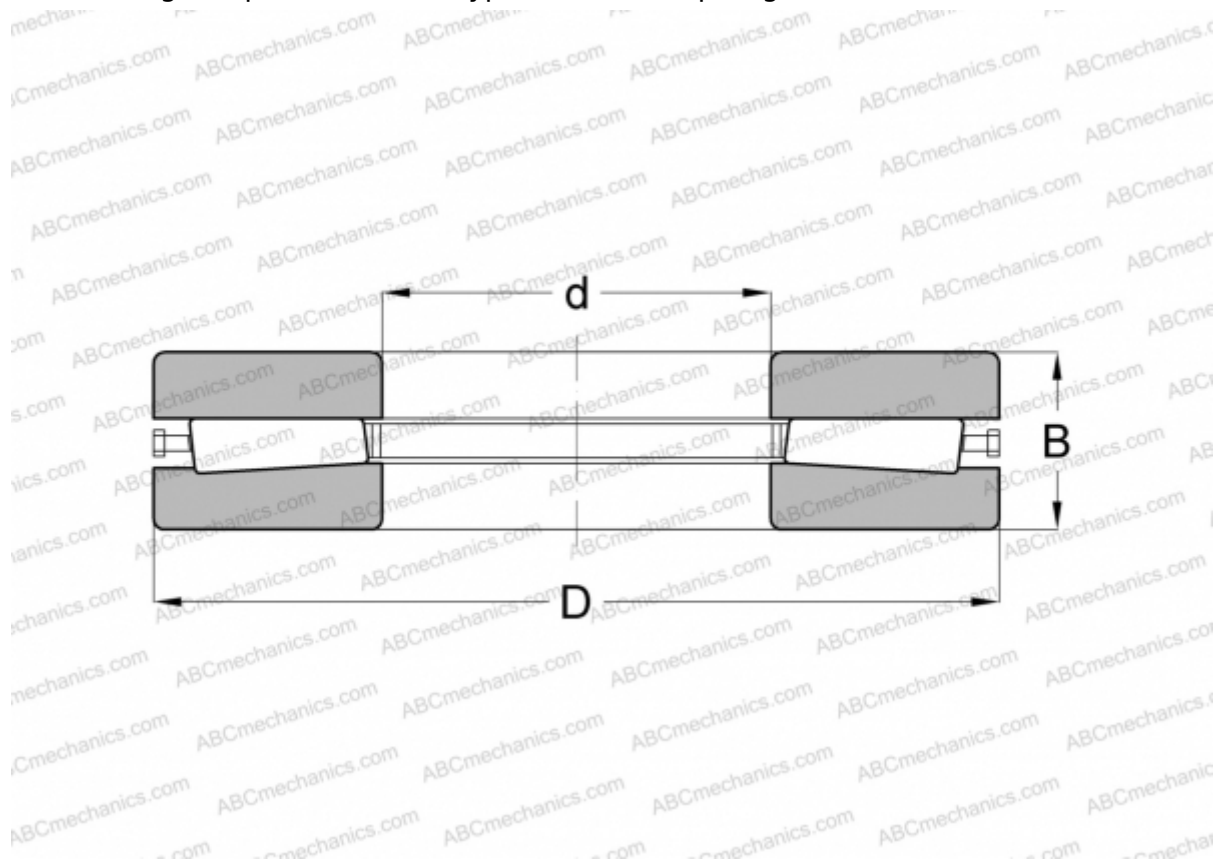

## F-3167-B TIMKEN

TYPE: Roller bearings, Tapered, Thrust, Type TTHDFL, stop ring

### Technical specification

#### DIMENSIONS, MM

d	101,575
D	215,875
B	46,038

**WEIGHT, KG** 9,300

**MANUFACTURER** [TIMKEN](#)