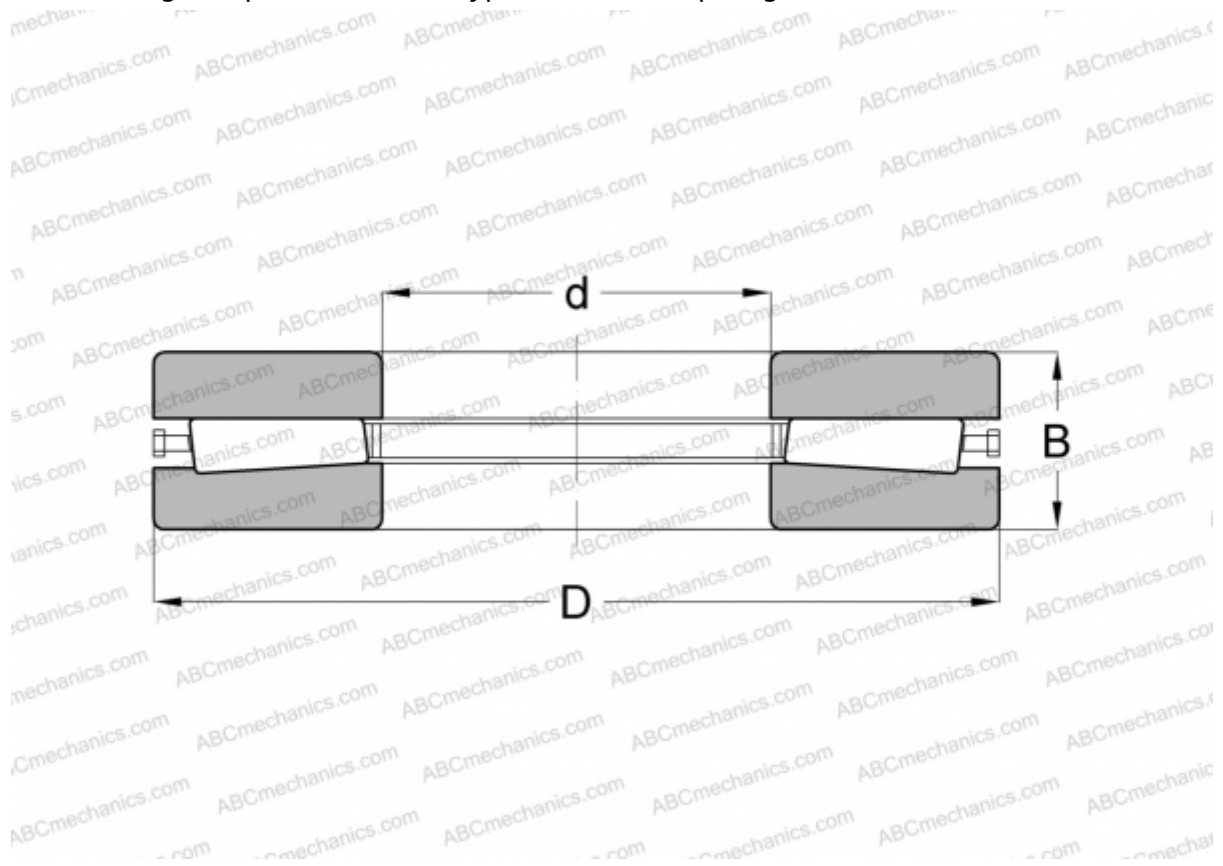

## DX121944 TIMKEN

TYPE: Roller bearings, Tapered, Thrust, Type TTHDFL, stop ring

### Technical specification

#### DIMENSIONS, MM

d	234,950
D	21,500
B	127,000

**WEIGHT, KG** 161,880

**MANUFACTURER** [TIMKEN](#)