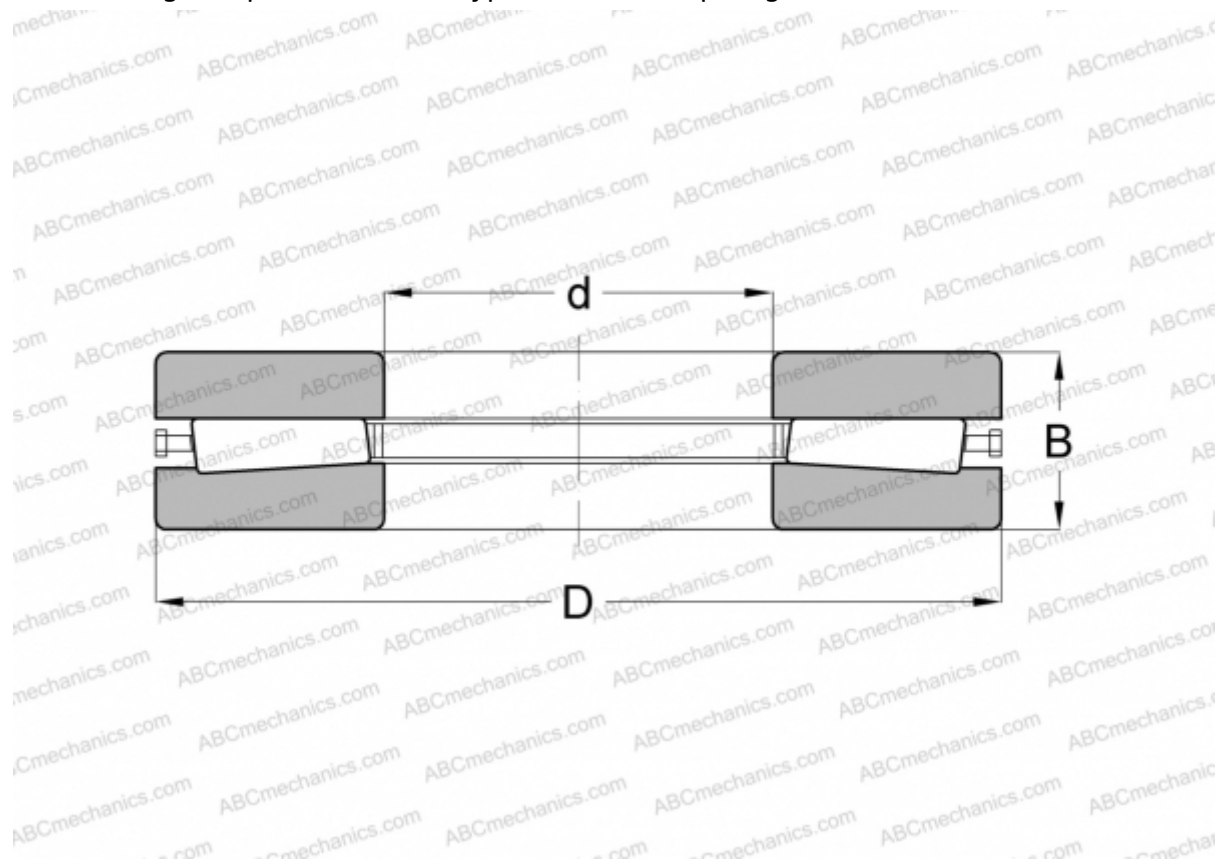

## T30620 TIMKEN

TYPE: Roller bearings, Tapered, Thrust, Type TTHDFL, stop ring

### Technical specification

#### DIMENSIONS, MM

d	777,697
D	889,000
B	47,625

**WEIGHT, KG** 45,710

**MANUFACTURER** [TIMKEN](#)