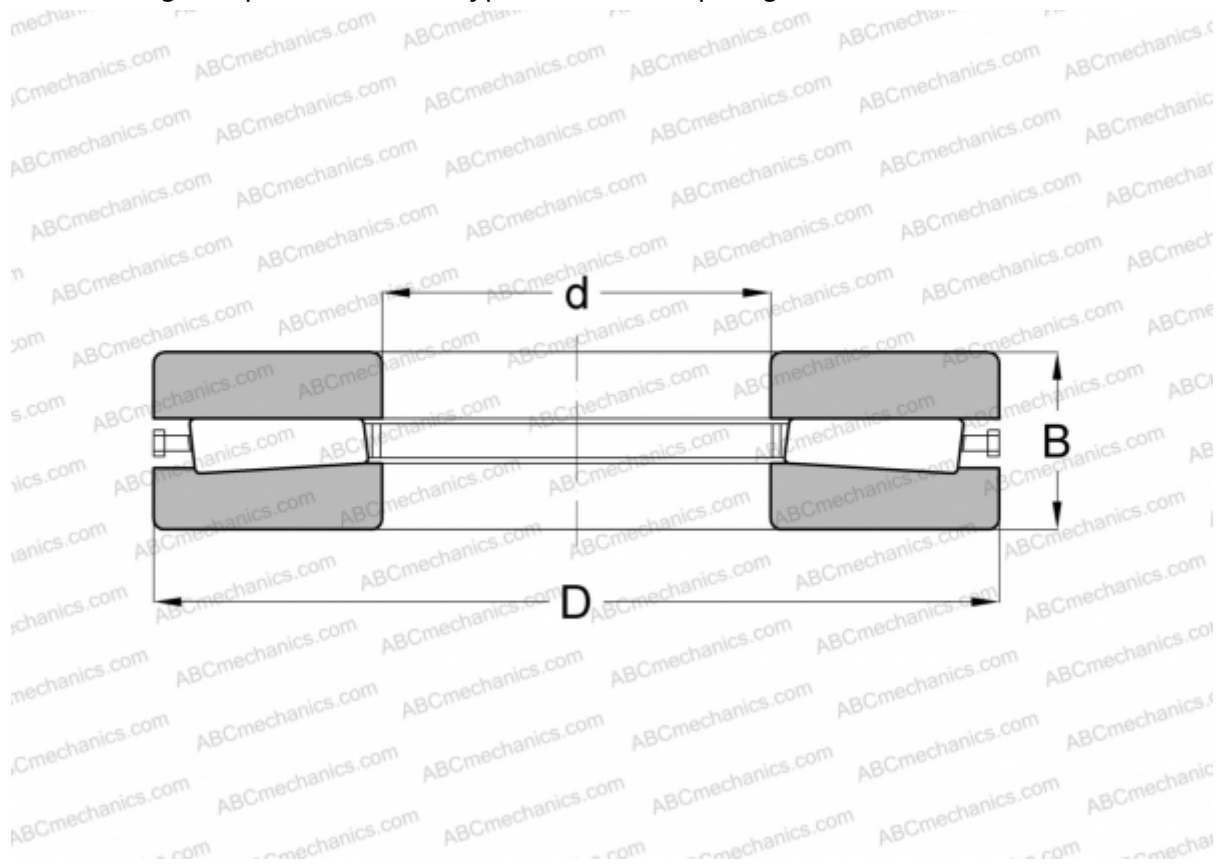

T45750 TIMKEN

TYPE: Roller bearings, Tapered, Thrust, Type TTHDFL, stop ring

Technical specification

DIMENSIONS, MM

d	1162,050
D	1282,700
B	52,388

WEIGHT, KG 79,690

MANUFACTURER [TIMKEN](#)