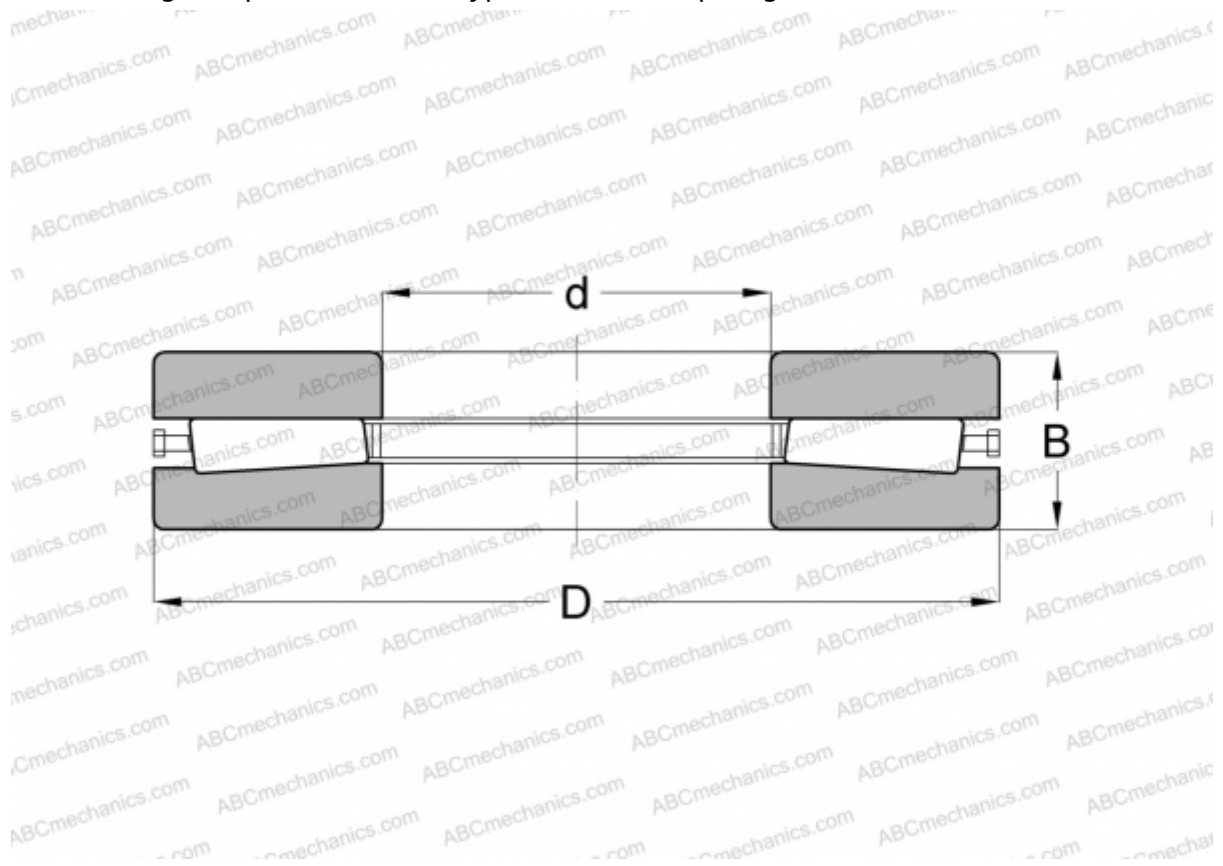

## NP552714 TIMKEN

TYPE: Roller bearings, Tapered, Thrust, Type TTHDFL, stop ring

### Technical specification

**DIMENSIONS, MM**

d	1550,000
D	105,000
B	60,000

**WEIGHT, KG** 149,160

**MANUFACTURER** [TIMKEN](#)