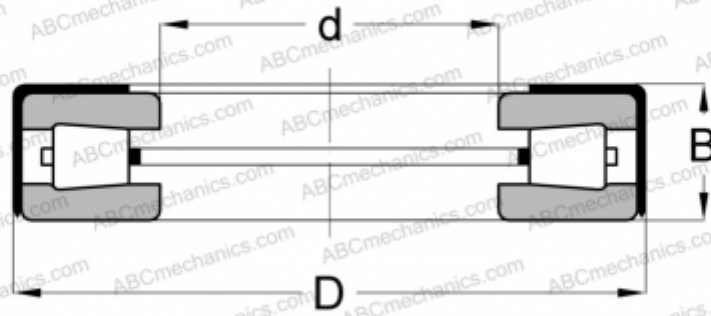

T63(W) TYPE A TIMKEN

TYPE: Roller bearings, Tapered, Thrust, Type TTSP, with external holder

Technical specification

DIMENSIONS, MM

d	16,129
D	41,275
B	12,700

WEIGHT, KG 0,080

MANUFACTURER [TIMKEN](#)