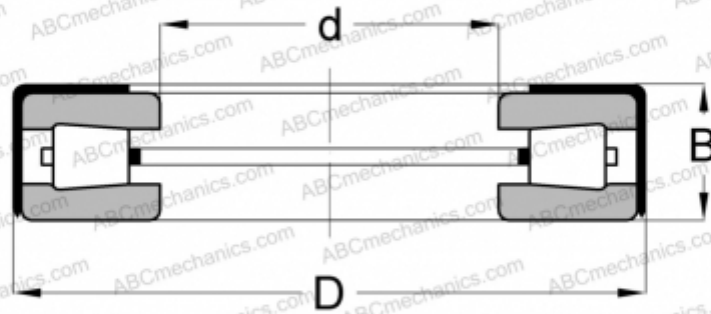

T77(W) TYPE A TIMKEN

TYPE: Roller bearings, Tapered, Thrust, Type TTSP, with external holder

Technical specification

DIMENSIONS, MM

d	19,304
D	41,275
B	12,700

WEIGHT, KG 0,070

MANUFACTURER [TIMKEN](#)