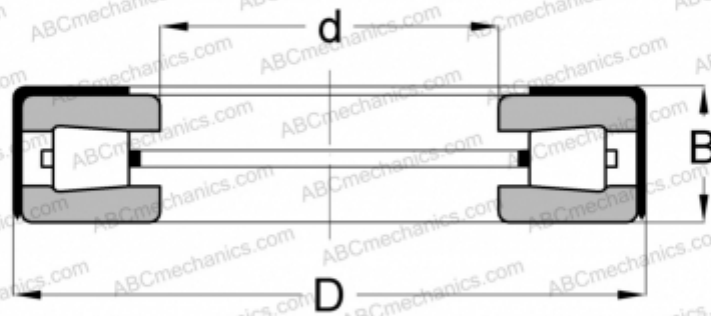

## T89 TYPE A TIMKEN

TYPE: Roller bearings, Tapered, Thrust, Type TTSP, with external holder

### Technical specification

#### DIMENSIONS, MM

d	22,479
D	48,021
B	15,875

**WEIGHT, KG** 0,120

**MANUFACTURER** [TIMKEN](#)