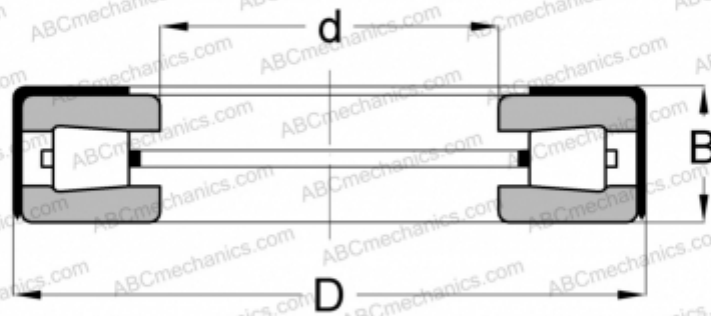

T93 TYPE A TIMKEN

TYPE: Roller bearings, Tapered, Thrust, Type TTSP, with external holder

Technical specification

DIMENSIONS, MM

d	24,054
D	44,958
B	13,487

WEIGHT, KG 0,090

MANUFACTURER [TIMKEN](#)